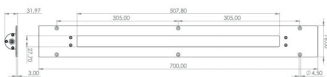

TUBELED_40 II Integrated 152210-01
 TUBELED_40 II Integrated RGB-W 152290-01

Lampenlebensdauer in Betriebsstunden (L80/B10)

LED Maschinenleuchte
LED machine light

Recessed luminaire TUBELED_40 II Integrated,
700 mm x 78 mm x 3 mm

Item number: 152210-01
EAN: 4260556623993

Order number: 152210-01
Model: TUBELED_40 II Integrated
Type: LED recessed luminaire
Illuminant: SMD LED
Power consumption: ~24 W
Lamp luminous flux: 3217 lm
Lamp luminous efficiency: 131 lm/W
Light distribution: Light Forming Technology
Light colour: daylight white (5200 - 5700K)
Connected load: 24V DC \pm 10%
Connection (connector): M12 A-type encoded
Degree of protection: IP67/IP69K
Class of protection: III
Glare-free diffused safety glass
Beam angle (optics): 100°
Operating temperature: -30... +60 °C
Colour rendering (Ra): > 85
Lamps lifetime: > 60,000 h
Housing material: aluminium
Cover material: Safety glass, 4 mm
Height [B] x Width [C]: 32 mm x 78 mm
Length [A]: 700 mm
Weight (net): 1300 g
Gross weight: 1700 g
Risk group (DIN EN 62471): free group
Marking: CE, UKCA, ETL Listed (5003526)
Dimmable: via optional accessory
Made in: Germany