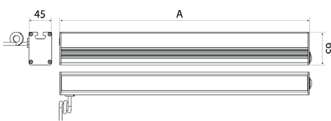

<b>Order number:</b>	150814-08
<b>Model:</b>	PROFILED
<b>Type:</b>	pofiled light with t-slot backsided
<b>Illuminant:</b>	SMD LED
<b>Power consumption:</b>	~34 W
<b>Lamp luminous flux:</b>	4410 lm
<b>Lamp luminous efficiency:</b>	145 lm/W
<b>Light distribution:</b>	direct
<b>Light colour:</b>	daylight white (5200 - 5700K)
<b>Connected load:</b>	90-305V AC ± 10%, 50-60 Hz
<b>Power supply:</b>	inbuilt
<b>Connection (connector):</b>	GST18
<b>Degree of protection:</b>	IP40
<b>Class of protection:</b>	I
<b>Glare-free</b>	micro prisms
<b>Beam angle (optics):</b>	100°
<b>Operating temperature:</b>	-10... +45 °C
<b>Colour rendering (Ra):</b>	> 85
<b>Lamps lifetime:</b>	> 60,000 h
<b>Housing material:</b>	aluminium
<b>Cover material:</b>	plastics
<b>Height [B] x Width [C]:</b>	65 mm x 45 mm
<b>Length [A]:</b>	1200 mm
<b>Weight (net):</b>	2500 g
<b>Gross weight:</b>	3250 g
<b>Risk group (DIN EN 62471):</b>	free group
<b>Mounting accessories:</b>	optional
<b>Dimmable:</b>	internal dimmer control
<b>Marking:</b>	CE, UKCA
<b>Made in:</b>	Germany
<b>Feature:</b>	universal light, dimmable