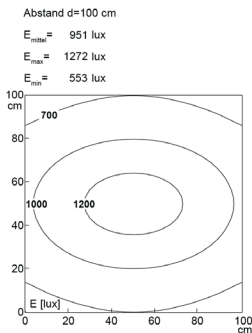

<b>Order number:</b>	150814-08
<b>Model:</b>	PROFILED
<b>Type:</b>	pofiled light with t-slot backsided
<b>Illuminant:</b>	SMD LED
<b>Power consumption:</b>	~34 W
<b>Lamp luminous flux:</b>	4410 lm
<b>Lamp luminous efficiency:</b>	145 lm/W
<b>Light distribution:</b>	direct
<b>Light colour:</b>	daylight white (5200 - 5700K)
<b>Connected load:</b>	90-305V AC ± 10%, 50-60 Hz
<b>Power supply:</b>	inbuilt
<b>Connection (connector):</b>	GST18
<b>Degree of protection:</b>	IP40
<b>Class of protection:</b>	I
<b>Glare-free</b>	micro prisms
<b>Beam angle (optics):</b>	100°
<b>Operating temperature:</b>	-10... +45 °C
<b>Colour rendering (Ra):</b>	> 85
<b>Lamps lifetime:</b>	> 60,000 h
<b>Housing material:</b>	aluminium
<b>Cover material:</b>	plastics
<b>Height [B] x Width [C]:</b>	65 mm x 45 mm
<b>Length [A]:</b>	1200 mm
<b>Weight (net):</b>	2500 g
<b>Gross weight:</b>	3250 g
<b>Risk group (DIN EN 62471):</b>	free group
<b>Mounting accessories:</b>	optional
<b>Dimmable:</b>	internal dimmer control
<b>Marking:</b>	CE, UKCA
<b>Made in:</b>	Germany
<b>Feature:</b>	universal light, dimmable