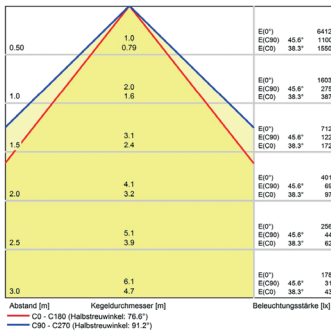

<b>Order number:</b>	150814-08
<b>Model:</b>	PROFILED
<b>Type:</b>	pofiled light with t-slot backsided
<b>Illuminant:</b>	SMD LED
<b>Power consumption:</b>	~34 W
<b>Lamp luminous flux:</b>	4410 lm
<b>Lamp luminous efficiency:</b>	145 lm/W
<b>Light distribution:</b>	direct
<b>Light colour:</b>	daylight white (5200 - 5700K)
<b>Connected load:</b>	90-305V AC ± 10%, 50-60 Hz
<b>Power supply:</b>	inbuilt
<b>Connection (connector):</b>	GST18
<b>Degree of protection:</b>	IP40
<b>Class of protection:</b>	I
<b>Glare-free</b>	micro prisms
<b>Beam angle (optics):</b>	100°
<b>Operating temperature:</b>	-10... +45 °C
<b>Colour rendering (Ra):</b>	> 85
<b>Lamps lifetime:</b>	> 60,000 h
<b>Housing material:</b>	aluminium
<b>Cover material:</b>	plastics
<b>Height [B] x Width [C]:</b>	65 mm x 45 mm
<b>Length [A]:</b>	1200 mm
<b>Weight (net):</b>	2500 g
<b>Gross weight:</b>	3250 g
<b>Risk group (DIN EN 62471):</b>	free group
<b>Mounting accessories:</b>	optional
<b>Dimmable:</b>	internal dimmer control
<b>Marking:</b>	CE, UKCA
<b>Made in:</b>	Germany
<b>Feature:</b>	universal light, dimmable