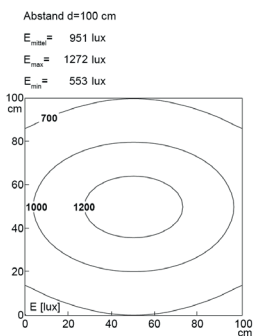

Lampenlebensdauer in Betriebsstunden (L80/B10)