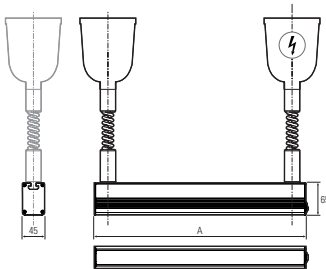

Abstand d=100 cm

$E_{\text{mittel}} = 951 \text{ lux}$   
 $E_{\text{max}} = 1272 \text{ lux}$   
 $E_{\text{min}} = 553 \text{ lux}$

Lampenlebensdauer in Betriebstunden (L80/B10)

LED Arbeitsplatzleuchte  
LED workplace light

**PROFILED AC Zugpendel,  
micro prisms cover, 90-305V AC**

**Item number:** 150814-05  
**EAN:** 4260556625799

<b>Order number:</b>	150814-05
<b>Model:</b>	PROFILED
<b>Type:</b>	pofiled light with adjustable pull pendants
<b>Complete consumption:</b>	~34 W
<b>Illuminant:</b>	SMD LED
<b>Lamp consumption:</b>	~30 W
<b>Lamp luminous flux:</b>	4410 lm
<b>Lamp luminous efficiency:</b>	145 lm/W
<b>Light distribution:</b>	direct
<b>Light colour:</b>	daylight white (5200 - 5700K)
<b>Connected load:</b>	90-305V AC ± 10%, 50-60 Hz
<b>Power supply:</b>	inbuilt
<b>Connection (connector):</b>	1 pair of adjustable pull pendants, 1x 90-305V ceiling transp- ferpoint via open cable ends
<b>Degree of protection:</b>	IP40
<b>Class of protection:</b>	I
<b>Glare-free</b>	micro prisms
<b>Beam angle (optics):</b>	100°
<b>Operating temperature:</b>	-10... +45 °C
<b>Colour rendering (Ra):</b>	> 85
<b>Lamps lifetime:</b>	> 60,000 h
<b>Housing material:</b>	aluminium
<b>Cover material:</b>	plastics
<b>Height [B] x Width [C]:</b>	65 mm x 45 mm
<b>Length [A]:</b>	1200 mm
<b>adjustable pull pendants</b>	~900 mm - 1800 mm
<b>Weight (net):</b>	3200 g
<b>Gross weight:</b>	3850 g
<b>Risk group (DIN EN 62471):</b>	free group
<b>Mounting accessories:</b>	optional
<b>Dimmable:</b>	no
<b>Marking:</b>	CE, UKCA
<b>Made in:</b>	Germany