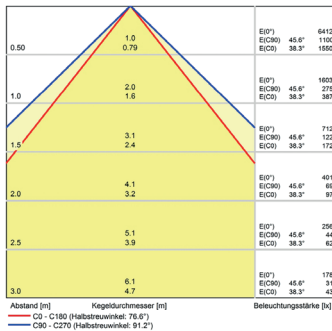

Lamps lifetime in operation hours (L80/B10)