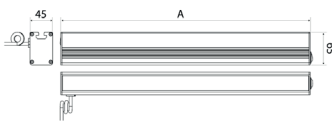

Lampenlebensdauer in Betriebstunden (L80/B10)

LED Arbeitsplatzleuchte
LED workplace light

**PROFILED AC, 1200 mm,
micro prisms cover, 90-305V AC**

Item number: 150814-03
EAN: 4260556623887

Order number:	150814-03
Model:	PROFILED
Type:	pofiled light with t-slot backsided
Illuminant:	SMD LED
Power consumption:	~34 W
Lamp luminous flux:	4410 lm
Lamp luminous efficiency:	145 lm/W
Light distribution:	direct
Light colour:	daylight white (5200 - 5700K)
Connected load:	90-305V AC ± 10%, 50-60 Hz
Power supply:	inbuilt
Connection (connector):	connection cable with power plug
Degree of protection:	IP40
Class of protection:	I
Glare-free	micro prisms
Beam angle (optics):	100°
Operating temperature:	-10... +45 °C
Colour rendering (Ra):	> 85
Lamps lifetime:	> 60,000 h
Housing material:	aluminium
Cover material:	plastics
Height [B] x Width [C]:	65 mm x 45 mm
Length [A]:	1200 mm
Weight (net):	2600 g
Gross weight:	3350 g
Risk group (DIN EN 62471):	free group
Mounting accessories:	optional
Marking:	CE, UKCA
Made in:	Germany
Feature:	universal light