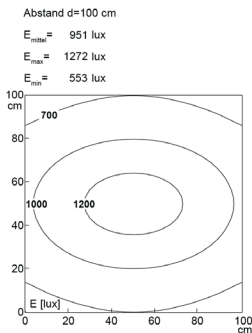

Lampenlebensdauer in Betriebstunden (L80/B10)

LED Arbeitsplatzleuchte
LED workplace light

**PROFILED AC, 1200 mm,
micro prisms cover, 90-305V AC**

Item number: 150814-03
EAN: 4260556623887

Order number:	150814-03
Model:	PROFILED
Type:	pofiled light with t-slot backsided
Illuminant:	SMD LED
Power consumption:	~34 W
Lamp luminous flux:	4410 lm
Lamp luminous efficiency:	145 lm/W
Light distribution:	direct
Light colour:	daylight white (5200 - 5700K)
Connected load:	90-305V AC ± 10%, 50-60 Hz
Power supply:	inbuilt
Connection (connector):	connection cable with power plug
Degree of protection:	IP40
Class of protection:	I
Glare-free	micro prisms
Beam angle (optics):	100°
Operating temperature:	-10... +45 °C
Colour rendering (Ra):	> 85
Lamps lifetime:	> 60,000 h
Housing material:	aluminium
Cover material:	plastics
Height [B] x Width [C]:	65 mm x 45 mm
Length [A]:	1200 mm
Weight (net):	2600 g
Gross weight:	3350 g
Risk group (DIN EN 62471):	free group
Mounting accessories:	optional
Marking:	CE, UKCA
Made in:	Germany
Feature:	universal light