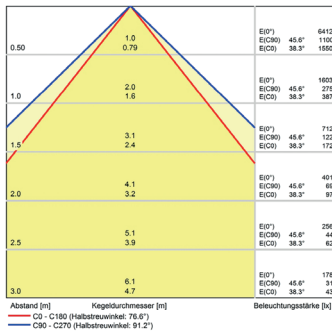

Lampenlebensdauer in Betriebstunden (L80/B10)

LED Arbeitsplatzleuchte
LED workplace light

**PROFILED AC, 1200 mm,
micro prisms cover, 90-305V AC**

Item number: 150814-03
EAN: 4260556623887

Order number:	150814-03
Model:	PROFILED
Type:	pofiled light with t-slot backsided
Illuminant:	SMD LED
Power consumption:	~34 W
Lamp luminous flux:	4410 lm
Lamp luminous efficiency:	145 lm/W
Light distribution:	direct
Light colour:	daylight white (5200 - 5700K)
Connected load:	90-305V AC ± 10%, 50-60 Hz
Power supply:	inbuilt
Connection (connector):	connection cable with power plug
Degree of protection:	IP40
Class of protection:	I
Glare-free	micro prisms
Beam angle (optics):	100°
Operating temperature:	-10... +45 °C
Colour rendering (Ra):	> 85
Lamps lifetime:	> 60,000 h
Housing material:	aluminium
Cover material:	plastics
Height [B] x Width [C]:	65 mm x 45 mm
Length [A]:	1200 mm
Weight (net):	2600 g
Gross weight:	3350 g
Risk group (DIN EN 62471):	free group
Mounting accessories:	optional
Marking:	CE, UKCA
Made in:	Germany
Feature:	universal light