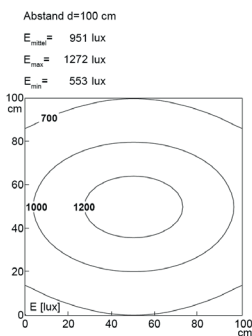

Lampenlebensdauer in Betriebstunden (L80/B10)

LED Arbeitsplatzleuchte
LED workplace light

**PROFILED AC, 1200 mm,
micro prisms cover, 90-305V AC**

Item number: 150814-03
EAN: 4260556623887

Order number:	150814-03
Model:	PROFILED
Type:	pofiled light with t-slot backsided
Illuminant:	SMD LED
Power consumption:	~34 W
Lamp luminous flux:	4410 lm
Lamp luminous efficiency:	145 lm/W
Light distribution:	direct
Light colour:	daylight white (5200 - 5700K)
Connected load:	90-305V AC ± 10%, 50-60 Hz
Power supply:	inbuilt
Connection (connector):	connection cable with power plug
Degree of protection:	IP40
Class of protection:	I
Glare-free	micro prisms
Beam angle (optics):	100°
Operating temperature:	-10... +45 °C
Colour rendering (Ra):	> 85
Lamps lifetime:	> 60,000 h
Housing material:	aluminium
Cover material:	plastics
Height [B] x Width [C]:	65 mm x 45 mm
Length [A]:	1200 mm
Weight (net):	2600 g
Gross weight:	3350 g
Risk group (DIN EN 62471):	free group
Mounting accessories:	optional
Marking:	CE, UKCA
Made in:	Germany
Feature:	universal light