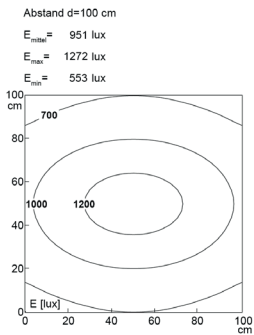

Lamps lifetime in operation hours (L80/B10)