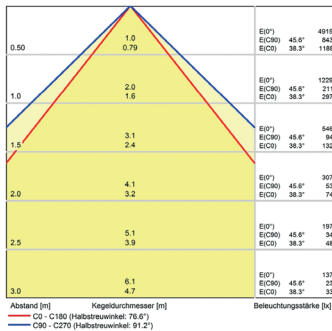

Lampenlebensdauer in Betriebstunden (L80/B10)

LED Arbeitsplatzleuchte
LED workplace light

**PROFILED AC, 1000 mm, with dimmer,
micro prisms cover**

Item number: 150714-08
EAN: 4260556626468

Order number:	150714-08
Model:	PROFILED
Type:	pofiled light with t-slot backsided
Illuminant:	SMD LED
Power consumption:	~27 W
Lamp luminous flux:	3465 lm
Lamp luminous efficiency:	145 lm/W
Light distribution:	direct
Light colour:	daylight white (5200 - 5700K)
Connected load:	90-305V AC ± 10%, 50-60 Hz
Power supply:	inbuilt
Connection (connector):	GST18
Degree of protection:	IP40
Class of protection:	I
Glare-free	micro prisms
Beam angle (optics):	100°
Operating temperature:	-10... +45 °C
Colour rendering (Ra):	> 85
Lamps lifetime:	> 60,000 h
Housing material:	aluminium
Cover material:	plastics
Height [B] x Width [C]:	65 mm x 45 mm
Length [A]:	1000 mm
Weight (net):	2300 g
Gross weight:	2950 g
Risk group (DIN EN 62471):	free group
Mounting accessories:	optional
Dimmable:	internal dimmer control
Marking:	CE, UKCA
Made in:	Germany
Feature:	universal light, dimmable