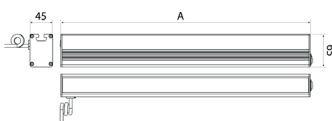

Lampenlebensdauer in Betriebstunden (L80/B10)

LED Arbeitsplatzleuchte
LED workplace light

**PROFILED AC, 1000 mm, with dimmer,
micro prisms cover**

Item number: 150714-08
EAN: 4260556626468

Order number:	150714-08
Model:	PROFILED
Type:	pofiled light with t-slot backsided
Illuminant:	SMD LED
Power consumption:	~27 W
Lamp luminous flux:	3465 lm
Lamp luminous efficiency:	145 lm/W
Light distribution:	direct
Light colour:	daylight white (5200 - 5700K)
Connected load:	90-305V AC ± 10%, 50-60 Hz
Power supply:	inbuilt
Connection (connector):	GST18
Degree of protection:	IP40
Class of protection:	I
Glare-free	micro prisms
Beam angle (optics):	100°
Operating temperature:	-10... +45 °C
Colour rendering (Ra):	> 85
Lamps lifetime:	> 60,000 h
Housing material:	aluminium
Cover material:	plastics
Height [B] x Width [C]:	65 mm x 45 mm
Length [A]:	1000 mm
Weight (net):	2300 g
Gross weight:	2950 g
Risk group (DIN EN 62471):	free group
Mounting accessories:	optional
Dimmable:	internal dimmer control
Marking:	CE, UKCA
Made in:	Germany
Feature:	universal light, dimmable