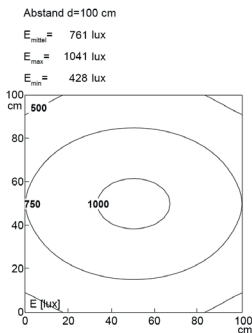

Lampenlebensdauer in Betriebstunden (L80/B10)

LED Arbeitsplatzleuchte
LED workplace light

**PROFILED AC, 1000 mm, with dimmer,
micro prisms cover**

Item number: 150714-08
EAN: 4260556626468

Order number:	150714-08
Model:	PROFILED
Type:	pofiled light with t-slot backsided
Illuminant:	SMD LED
Power consumption:	~27 W
Lamp luminous flux:	3465 lm
Lamp luminous efficiency:	145 lm/W
Light distribution:	direct
Light colour:	daylight white (5200 - 5700K)
Connected load:	90-305V AC ± 10%, 50-60 Hz
Power supply:	inbuilt
Connection (connector):	GST18
Degree of protection:	IP40
Class of protection:	I
Glare-free	micro prisms
Beam angle (optics):	100°
Operating temperature:	-10... +45 °C
Colour rendering (Ra):	> 85
Lamps lifetime:	> 60,000 h
Housing material:	aluminium
Cover material:	plastics
Height [B] x Width [C]:	65 mm x 45 mm
Length [A]:	1000 mm
Weight (net):	2300 g
Gross weight:	2950 g
Risk group (DIN EN 62471):	free group
Mounting accessories:	optional
Dimmable:	internal dimmer control
Marking:	CE, UKCA
Made in:	Germany
Feature:	universal light, dimmable