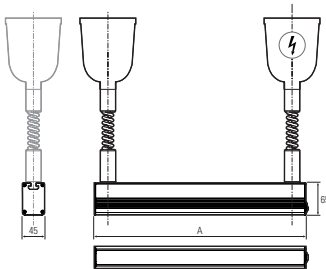

Abstand d=100 cm

$E_{\text{mittel}} = 761 \text{ lux}$
 $E_{\text{max}} = 1041 \text{ lux}$
 $E_{\text{min}} = 428 \text{ lux}$

Lampenlebensdauer in Betriebstunden (L80/B10)

LED Arbeitsplatzleuchte LED workplace light

PROFILED AC Zugpendel, dimmable, micro prisms cover, 90-305V AC

Item number: 150714-06
EAN: 4260556625782

Order number:	150714-06
Model:	PROFILED
Type:	pofiled light with adjustable pull pendants
Complete consumption:	~27 W
Illuminant:	SMD LED
Lamp consumption:	~23 W
Lamp luminous flux:	3465 lm
Lamp luminous efficiency:	145 lm/W
Light distribution:	direct
Light colour:	daylight white (5200 - 5700K)
Connected load:	90-305V AC ± 10%, 50-60 Hz
Power supply:	inbuilt
Connection (connector):	1 pair of adjustable pull pendants, 1x 90-305V ceiling transp erpoint via open cable ends
Degree of protection:	IP40
Class of protection:	I
Glare-free	micro prisms
Beam angle (optics):	100°
Operating temperature:	-10... +45 °C
Colour rendering (Ra):	> 85
Lamps lifetime:	> 60,000 h
Housing material:	aluminium
Cover material:	plastics
Height [B] x Width [C]:	65 mm x 45 mm
Length [A]:	1000 mm
adjustable pull pendants	~900 mm - 1800 mm
Weight (net):	3000 g
Gross weight:	3650 g
Risk group (DIN EN 62471):	free group
Mounting accessories:	optional
Dimmable:	yes, dimm button side-on
Marking:	CE, UKCA
Made in:	Germany