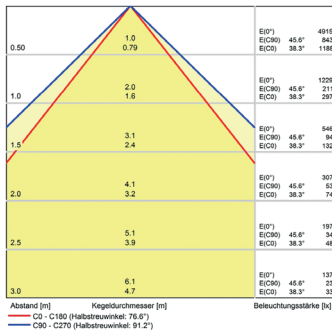

Abstand d=100 cm

$E_{\text{mittel}} = 761 \text{ lux}$
 $E_{\text{max}} = 1041 \text{ lux}$
 $E_{\text{min}} = 428 \text{ lux}$

Lampenlebensdauer in Betriebstunden (L80/B10)

LED Arbeitsplatzleuchte LED workplace light

PROFILED AC Zugpendel, dimmable, micro prisms cover, 90-305V AC

Item number: 150714-06
EAN: 4260556625782

Order number:	150714-06
Model:	PROFILED
Type:	pofiled light with adjustable pull pendants
Complete consumption:	~27 W
Illuminant:	SMD LED
Lamp consumption:	~23 W
Lamp luminous flux:	3465 lm
Lamp luminous efficiency:	145 lm/W
Light distribution:	direct
Light colour:	daylight white (5200 - 5700K)
Connected load:	90-305V AC ± 10%, 50-60 Hz
Power supply:	inbuilt
Connection (connector):	1 pair of adjustable pull pendants, 1x 90-305V ceiling transp erpoint via open cable ends
Degree of protection:	IP40
Class of protection:	I
Glare-free	micro prisms
Beam angle (optics):	100°
Operating temperature:	-10... +45 °C
Colour rendering (Ra):	> 85
Lamps lifetime:	> 60,000 h
Housing material:	aluminium
Cover material:	plastics
Height [B] x Width [C]:	65 mm x 45 mm
Length [A]:	1000 mm
adjustable pull pendants	~900 mm - 1800 mm
Weight (net):	3000 g
Gross weight:	3650 g
Risk group (DIN EN 62471):	free group
Mounting accessories:	optional
Dimmable:	yes, dimm button side-on
Marking:	CE, UKCA
Made in:	Germany