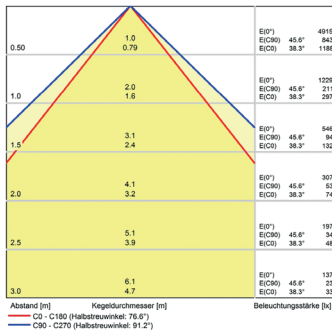

Abstand d=100 cm

$E_{\text{mittel}} = 761 \text{ lux}$
 $E_{\text{max}} = 1041 \text{ lux}$
 $E_{\text{min}} = 428 \text{ lux}$

Lampenlebensdauer in Betriebstunden (L80/B10)

LED Arbeitsplatzleuchte
LED workplace light

**PROFILED AC Zugpendel,
micro prisms cover, 90-305V AC**

Item number: 150714-05
EAN: 4260556625775

Order number:	150714-05
Model:	PROFILED
Type:	pofiled light with adjustable pull pendants
Complete consumption:	~27 W
Illuminant:	SMD LED
Lamp consumption:	~23 W
Lamp luminous flux:	3465 lm
Lamp luminous efficiency:	145 lm/W
Light distribution:	direct
Light colour:	daylight white (5200 - 5700K)
Connected load:	90-305V AC ± 10%, 50-60 Hz
Power supply:	inbuilt
Connection (connector):	1 pair of adjustable pull pendants, ceiling transferpoint via open cable ends
Degree of protection:	IP40
Class of protection:	I
Glare-free	micro prisms
Beam angle (optics):	100°
Operating temperature:	-10... +45 °C
Colour rendering (Ra):	> 85
Lamps lifetime:	> 60,000 h
Housing material:	aluminium
Cover material:	plastics
Height [B] x Width [C]:	65 mm x 45 mm
Length [A]:	1000 mm
adjustable pull pendants	~900 mm - 1800 mm
Weight (net):	3000 g
Gross weight:	3650 g
Risk group (DIN EN 62471):	free group
Mounting accessories:	optional
Marking:	CE, UKCA
Made in:	Germany