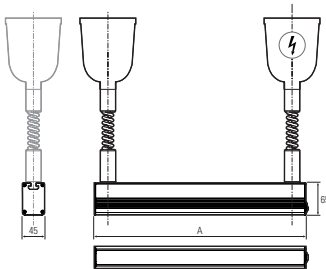

Abstand d=100 cm

$E_{\text{mittel}} = 761 \text{ lux}$
 $E_{\text{max}} = 1041 \text{ lux}$
 $E_{\text{min}} = 428 \text{ lux}$

Lampenlebensdauer in Betriebstunden (L80/B10)

LED Arbeitsplatzleuchte
LED workplace light

**PROFILED AC Zugpendel,
micro prisms cover, 90-305V AC**

Item number: 150714-05
EAN: 4260556625775

Order number:	150714-05
Model:	PROFILED
Type:	pofiled light with adjustable pull pendants
Complete consumption:	~27 W
Illuminant:	SMD LED
Lamp consumption:	~23 W
Lamp luminous flux:	3465 lm
Lamp luminous efficiency:	145 lm/W
Light distribution:	direct
Light colour:	daylight white (5200 - 5700K)
Connected load:	90-305V AC ± 10%, 50-60 Hz
Power supply:	inbuilt
Connection (connector):	1 pair of adjustable pull pendants, ceiling transferpoint via open cable ends
Degree of protection:	IP40
Class of protection:	I
Glare-free	micro prisms
Beam angle (optics):	100°
Operating temperature:	-10... +45 °C
Colour rendering (Ra):	> 85
Lamps lifetime:	> 60,000 h
Housing material:	aluminium
Cover material:	plastics
Height [B] x Width [C]:	65 mm x 45 mm
Length [A]:	1000 mm
adjustable pull pendants	~900 mm - 1800 mm
Weight (net):	3000 g
Gross weight:	3650 g
Risk group (DIN EN 62471):	free group
Mounting accessories:	optional
Marking:	CE, UKCA
Made in:	Germany