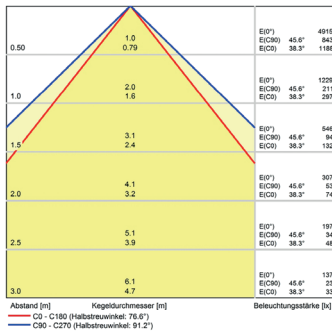

Lamps lifetime in operation hours (L80/B10)