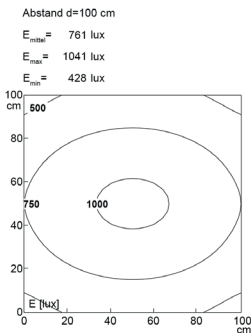

Lamps lifetime in operation hours (L80/B10)