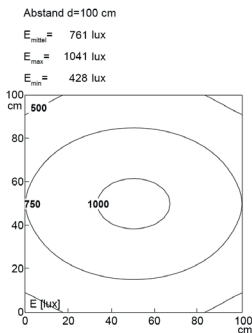

Lampenlebensdauer in Betriebstunden (L80/B10)

LED Arbeitsplatzleuchte  
LED workplace light

**PROFILED AC, 1000 mm,  
micro prisms cover, 90-305V AC**

**Item number:** 150714-03  
**EAN:** 4260556623870

**Order number:** 150714-03  
**Model:** PROFILED  
**Type:** profiled light with t-slot backsided  
**Illuminant:** SMD LED  
**Power consumption:** ~27 W  
**Lamp luminous flux:** 3465 lm  
**Lamp luminous efficiency:** 145 lm/W  
**Light distribution:** direct  
**Light colour:** daylight white (5200 - 5700K)  
**Connected load:** 90-305V AC ± 10%, 50-60 Hz  
**Power supply:** inbuilt  
**Connection (connector):** connection cable with power plug  
**Degree of protection:** IP40  
**Class of protection:** I  
**Glare-free** micro prisms  
**Beam angle (optics):** 100°  
**Operating temperature:** -10... +45 °C  
**Colour rendering (Ra):** > 85  
**Lamps lifetime:** > 60,000 h  
**Housing material:** aluminium  
**Cover material:** plastics  
**Height [B] x Width [C]:** 65 mm x 45 mm  
**Length [A]:** 1000 mm  
**Weight (net):** 2400 g  
**Gross weight:** 3050 g  
**Risk group (DIN EN 62471):** free group  
**Mounting accessories:** optional  
**Marking:** CE, UKCA  
**Made in:** Germany  
**Feature:** universal light