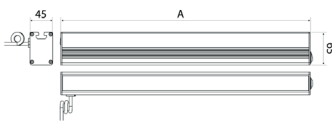

Lampenlebensdauer in Betriebstunden (L80/B10)

LED Arbeitsplatzleuchte  
LED workplace light

**PROFILED AC, 1000 mm,  
micro prisms cover, 90-305V AC**

**Item number:** 150714-03  
**EAN:** 4260556623870

**Order number:** 150714-03  
**Model:** PROFILED  
**Type:** profiled light with t-slot backsided  
**Illuminant:** SMD LED  
**Power consumption:** ~27 W  
**Lamp luminous flux:** 3465 lm  
**Lamp luminous efficiency:** 145 lm/W  
**Light distribution:** direct  
**Light colour:** daylight white (5200 - 5700K)  
**Connected load:** 90-305V AC ± 10%, 50-60 Hz  
**Power supply:** inbuilt  
**Connection (connector):** connection cable with power plug  
**Degree of protection:** IP40  
**Class of protection:** I  
**Glare-free** micro prisms  
**Beam angle (optics):** 100°  
**Operating temperature:** -10... +45 °C  
**Colour rendering (Ra):** > 85  
**Lamps lifetime:** > 60,000 h  
**Housing material:** aluminium  
**Cover material:** plastics  
**Height [B] x Width [C]:** 65 mm x 45 mm  
**Length [A]:** 1000 mm  
**Weight (net):** 2400 g  
**Gross weight:** 3050 g  
**Risk group (DIN EN 62471):** free group  
**Mounting accessories:** optional  
**Marking:** CE, UKCA  
**Made in:** Germany  
**Feature:** universal light