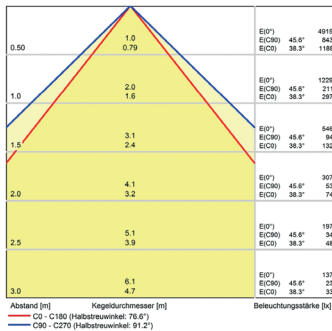

Lampenlebensdauer in Betriebstunden (L80/B10)

LED Arbeitsplatzleuchte  
LED workplace light

**PROFILED AC, 1000 mm,  
micro prisms cover, 90-305V AC**

**Item number:** 150714-03  
**EAN:** 4260556623870

**Order number:** 150714-03  
**Model:** PROFILED  
**Type:** profiled light with t-slot backsided  
**Illuminant:** SMD LED  
**Power consumption:** ~27 W  
**Lamp luminous flux:** 3465 lm  
**Lamp luminous efficiency:** 145 lm/W  
**Light distribution:** direct  
**Light colour:** daylight white (5200 - 5700K)  
**Connected load:** 90-305V AC ± 10%, 50-60 Hz  
**Power supply:** inbuilt  
**Connection (connector):** connection cable with power plug  
**Degree of protection:** IP40  
**Class of protection:** I  
**Glare-free** micro prisms  
**Beam angle (optics):** 100°  
**Operating temperature:** -10... +45 °C  
**Colour rendering (Ra):** > 85  
**Lamps lifetime:** > 60,000 h  
**Housing material:** aluminium  
**Cover material:** plastics  
**Height [B] x Width [C]:** 65 mm x 45 mm  
**Length [A]:** 1000 mm  
**Weight (net):** 2400 g  
**Gross weight:** 3050 g  
**Risk group (DIN EN 62471):** free group  
**Mounting accessories:** optional  
**Marking:** CE, UKCA  
**Made in:** Germany  
**Feature:** universal light