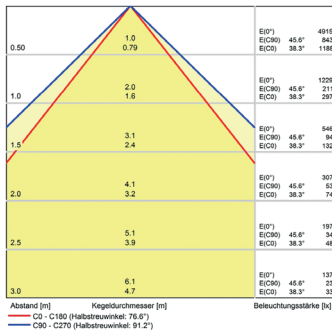

$E_{\text{mittel}} = 761 \text{ lux}$

$E_{\text{max}} = 1041 \text{ lux}$

$E_{\text{min}} = 428 \text{ lux}$

Lampenlebensdauer in Betriebstunden (L80/B10)

LED Arbeitsplatzleuchte LED workplace light

PROFILED DC, 1000 mm, with dimmer micro prisms cover, 24V DC

Item number: 150714-02
EAN: 4260556623832

Order number:	150714-02
Model:	PROFILED
Type:	pofiled light with t-slot backsided
Illuminant:	SMD LED
Power consumption:	~23 W
Lamp luminous flux:	3565 lm
Lamp luminous efficiency:	145 lm/W
Light distribution:	direct
Light colour:	daylight white (5200 - 5700K)
Connected load:	24V DC \pm 10%
Connection (connector):	M12 A-type encoded
Degree of protection:	IP40
Class of protection:	III
Glare-free	micro prisms
Beam angle (optics):	100°
Operating temperature:	-10... +60 °C
Colour rendering (Ra):	> 85
Lamps lifetime:	> 60,000 h
Housing material:	aluminium
Cover material:	plastics
Height [B] x Width [C]:	65 mm x 45 mm
Length [A]:	1000 mm
Weight (net):	1875 g
Gross weight:	2520 g
Risk group (DIN EN 62471):	free group
Mounting accessories:	optional
Dimmable:	internal dimmer control
Marking:	CE, UKCA
Made in:	Germany
Feature:	with dimming control, universally accepted as workbench lighting, system light or industrial light