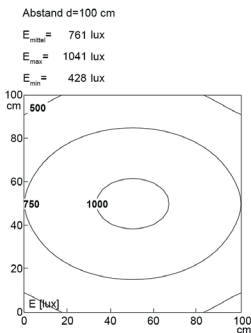

Lampenlebensdauer: > 60.000 h

Material Gehäuse: Aluminium

Material Abdeckung: Kunststoff

Höhe [B] x Breite [C]: 65 mm x 45 mm

Länge [A]: 1000 mm

Gewicht: 1875 g

Bruttogewicht: 2520 g

Risikogruppe (DIN EN 62471): freie Gruppe

$E_{\text{mittel}} = 761 \text{ lux}$

$E_{\text{max}} = 1041 \text{ lux}$

$E_{\text{min}} = 428 \text{ lux}$

Lampenlebensdauer in Betriebstunden (L80/B10)

LED Arbeitsplatzleuchte LED workplace light

PROFILED DC, 1000 mm, with dimmer micro prisms cover, 24V DC

Item number: 150714-02
EAN: 4260556623832

Order number:	150714-02
Model:	PROFILED
Type:	pofiled light with t-slot backsided
Illuminant:	SMD LED
Power consumption:	~23 W
Lamp luminous flux:	3565 lm
Lamp luminous efficiency:	145 lm/W
Light distribution:	direct
Light colour:	daylight white (5200 - 5700K)
Connected load:	24V DC \pm 10%
Connection (connector):	M12 A-type encoded
Degree of protection:	IP40
Class of protection:	III
Glare-free	micro prisms
Beam angle (optics):	100°
Operating temperature:	-10... +60 °C
Colour rendering (Ra):	> 85
Lamps lifetime:	> 60,000 h
Housing material:	aluminium
Cover material:	plastics
Height [B] x Width [C]:	65 mm x 45 mm
Length [A]:	1000 mm
Weight (net):	1875 g
Gross weight:	2520 g
Risk group (DIN EN 62471):	free group
Mounting accessories:	optional
Dimmable:	internal dimmer control
Marking:	CE, UKCA
Made in:	Germany
Feature:	with dimming control, universally accepted as workbench lighting, system light or industrial light