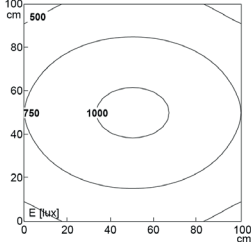

Abstand d=100 cm

$E_{\text{mittel}} = 761 \text{ lux}$

$E_{\text{max}} = 1041 \text{ lux}$

$E_{\text{min}} = 428 \text{ lux}$