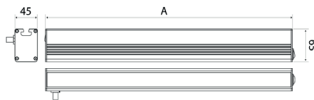

Abstand d=100 cm

$E_{\text{mittel}} = 761 \text{ lux}$

$E_{\text{max}} = 1041 \text{ lux}$

$E_{\text{min}} = 428 \text{ lux}$