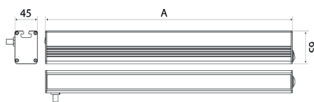

Lampenlebensdauer: > 60.000 h

Material Gehäuse: Aluminium

Material Abdeckung: Kunststoff

Höhe [B] x Breite [C]: 65 mm x 45 mm

Länge [A]: 1000 mm

Gewicht: 1875 g

Bruttogewicht: 2520 g

Risikogruppe (DIN EN 62471): freie Gruppe

Item number: 150714-02
EAN: 4260556623832

Order number:	150714-02
Model:	PROFILED
Type:	pofiled light with t-slot backsided
Illuminant:	SMD LED
Power consumption:	~23 W
Lamp luminous flux:	3565 lm
Lamp luminous efficiency:	145 lm/W
Light distribution:	direct
Light colour:	daylight white (5200 - 5700K)
Connected load:	24V DC \pm 10%
Connection (connector):	M12 A-type encoded
Degree of protection:	IP40
Class of protection:	III
Glare-free	micro prisms
Beam angle (optics):	100°
Operating temperature:	-10... +60 °C
Colour rendering (Ra):	> 85
Lamps lifetime:	> 60,000 h
Housing material:	aluminium
Cover material:	plastics
Height [B] x Width [C]:	65 mm x 45 mm
Length [A]:	1000 mm
Weight (net):	1875 g
Gross weight:	2520 g
Risk group (DIN EN 62471):	free group
Mounting accessories:	optional
Dimmable:	internal dimmer control
Marking:	CE, UKCA
Made in:	Germany
Feature:	with dimming control, universally accepted as workbench lighting, system light or industrial light