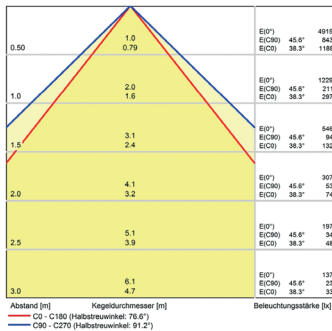

Abstand d=100 cm

$E_{\text{mittel}} = 761 \text{ lux}$
 $E_{\text{max}} = 1041 \text{ lux}$
 $E_{\text{min}} = 428 \text{ lux}$

Lampenlebensdauer in Betriebstunden (L80/B10)

LED Arbeitsplatzleuchte LED workplace light

PROFILED DC, 1000 mm, micro prisms cover, 24V DC

Item number: 150714-01
EAN: 4260556623795

Order number:	150714-01
Model:	PROFILED
Type:	pofiled light with t-slot backsided
Illuminant:	SMD LED
Power consumption:	~23 W
Lamp luminous flux:	3465 lm
Lamp luminous efficiency:	145 lm/W
Light distribution:	direct
Light colour:	daylight white (5200 - 5700K)
Connected load:	24V DC \pm 10%
Connection (connector):	M12 A-type encoded
Degree of protection:	IP40
Class of protection:	III
Glare-free	micro prisms
Beam angle (optics):	100°
Operating temperature:	-10...+60 °C
Colour rendering (Ra):	> 85
Lamps lifetime:	> 60,000 h
Housing material:	aluminium
Cover material:	plastics
Height [B] x Width [C]:	65 mm x 45 mm
Length [A]:	1000 mm
Weight (net):	1875 g
Gross weight:	2520 g
Risk group (DIN EN 62471):	free group
Mounting accessories:	optional
Dimmable:	via optional accessory
Marking:	CE, UKCA
Made in:	Germany
Feature:	universal lighting and/or system light