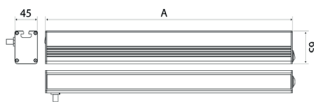

Abstand d=100 cm

$E_{\text{mittel}} = 761 \text{ lux}$
 $E_{\text{max}} = 1041 \text{ lux}$
 $E_{\text{min}} = 428 \text{ lux}$

Lampenlebensdauer in Betriebstunden (L80/B10)

LED Arbeitsplatzleuchte LED workplace light

PROFILED DC, 1000 mm, micro prisms cover, 24V DC

Item number: 150714-01
EAN: 4260556623795

Order number:	150714-01
Model:	PROFILED
Type:	pofiled light with t-slot backsided
Illuminant:	SMD LED
Power consumption:	~23 W
Lamp luminous flux:	3465 lm
Lamp luminous efficiency:	145 lm/W
Light distribution:	direct
Light colour:	daylight white (5200 - 5700K)
Connected load:	24V DC \pm 10%
Connection (connector):	M12 A-type encoded
Degree of protection:	IP40
Class of protection:	III
Glare-free	micro prisms
Beam angle (optics):	100°
Operating temperature:	-10...+60 °C
Colour rendering (Ra):	> 85
Lamps lifetime:	> 60,000 h
Housing material:	aluminium
Cover material:	plastics
Height [B] x Width [C]:	65 mm x 45 mm
Length [A]:	1000 mm
Weight (net):	1875 g
Gross weight:	2520 g
Risk group (DIN EN 62471):	free group
Mounting accessories:	optional
Dimmable:	via optional accessory
Marking:	CE, UKCA
Made in:	Germany
Feature:	universal lighting and/or system light