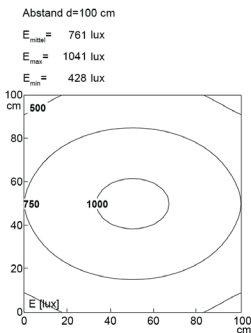

Abstand d=100 cm

$E_{\text{mittel}} = 761 \text{ lux}$
 $E_{\text{max}} = 1041 \text{ lux}$
 $E_{\text{min}} = 428 \text{ lux}$

Lampenlebensdauer in Betriebstunden (L80/B10)

LED Arbeitsplatzleuchte LED workplace light

PROFILED DC, 1000 mm, micro prisms cover, 24V DC

Item number: 150714-01
EAN: 4260556623795

Order number:	150714-01
Model:	PROFILED
Type:	pofiled light with t-slot backsided
Illuminant:	SMD LED
Power consumption:	~23 W
Lamp luminous flux:	3465 lm
Lamp luminous efficiency:	145 lm/W
Light distribution:	direct
Light colour:	daylight white (5200 - 5700K)
Connected load:	24V DC \pm 10%
Connection (connector):	M12 A-type encoded
Degree of protection:	IP40
Class of protection:	III
Glare-free	micro prisms
Beam angle (optics):	100°
Operating temperature:	-10...+60 °C
Colour rendering (Ra):	> 85
Lamps lifetime:	> 60,000 h
Housing material:	aluminium
Cover material:	plastics
Height [B] x Width [C]:	65 mm x 45 mm
Length [A]:	1000 mm
Weight (net):	1875 g
Gross weight:	2520 g
Risk group (DIN EN 62471):	free group
Mounting accessories:	optional
Dimmable:	via optional accessory
Marking:	CE, UKCA
Made in:	Germany
Feature:	universal lighting and/or system light