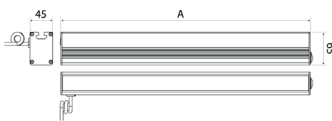

## PROFILED AC, 900 mm, with dimmer micro prisms cover

**Item number:** 150614-08  
**EAN:** 4260556626444

<b>Order number:</b>	150614-08
<b>Model:</b>	PROFILED
<b>Type:</b>	pofiled light with t-slot backsided
<b>Illuminant:</b>	SMD LED
<b>Power consumption:</b>	~24 W
<b>Lamp luminous flux:</b>	3150 lm
<b>Lamp luminous efficiency:</b>	145 lm/W
<b>Light distribution:</b>	direct
<b>Light colour:</b>	daylight white (5200 - 5700K)
<b>Connected load:</b>	90-305V AC $\pm$ 10%, 50-60 Hz
<b>Power supply:</b>	inbuilt
<b>Connection (connector):</b>	GST18
<b>Degree of protection:</b>	IP40
<b>Class of protection:</b>	I
<b>Glare-free</b>	micro prisms
<b>Beam angle (optics):</b>	100°
<b>Operating temperature:</b>	-10... +45 °C
<b>Colour rendering (Ra):</b>	> 85
<b>Lamps lifetime:</b>	> 60,000 h
<b>Housing material:</b>	aluminium
<b>Cover material:</b>	plastics
<b>Height [B] x Width [C]:</b>	65 mm x 45 mm
<b>Length [A]:</b>	900 mm
<b>Weight (net):</b>	2100 g
<b>Gross weight:</b>	2650 g
<b>Risk group (DIN EN 62471):</b>	free group
<b>Mounting accessories:</b>	optional
<b>Dimmable:</b>	internal dimmer control
<b>Marking:</b>	CE, UKCA
<b>Made in:</b>	Germany
<b>Feature:</b>	universal light, dimmable