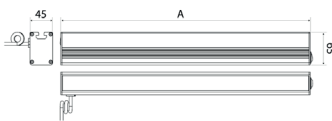

Lampenlebensdauer in Betriebsstunden (L80/B10)

LED Arbeitsplatzleuchte
LED workplace light

**PROFILED AC, 900 mm, with dimmer
micro prisms cover, 90-305V AC**

Item number: 150614-04
EAN: 4260556623900

Order number: 150614-04
Model: PROFILED
Type: profiled light with t-slot backsided
Illuminant: SMD LED
Power consumption: ~24 W
Lamp luminous flux: 3150 lm
Lamp luminous efficiency: 145 lm/W
Light distribution: direct
Light colour: daylight white (5200 - 5700K)
Connected load: 90-305V AC ± 10%, 50-60 Hz
Power supply: inbuilt

Connection (connector): connection cable with power plug

Degree of protection: IP40
Class of protection: I
Glare-free micro prisms
Beam angle (optics): 100°
Operating temperature: -10... +45 °C

Colour rendering (Ra): > 85
Lamps lifetime: > 60,000 h

Housing material: aluminium
Cover material: plastics
Height [B] x Width [C]: 65 mm x 45 mm
Length [A]: 900 mm

Weight (net): 2200 g
Gross weight: 2750 g
Risk group (DIN EN 62471): free group
Mounting accessories: optional
Dimmable: internal dimmer control
Marking: CE, UKCA
Made in: Germany
Feature: universal light , dimmable