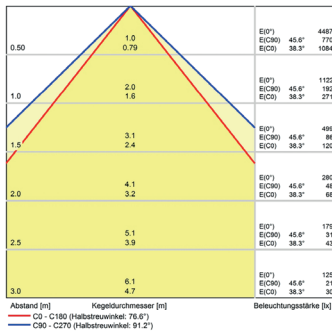

Lampenlebensdauer in Betriebstunden (L80/B10)

LED Arbeitsplatzleuchte LED workplace light

PROFILED AC, 900 mm, micro prisms cover, 90-305V AC

Item number: 150614-03
EAN: 4260556623863

Order number:	150614-03
Model:	PROFILED
Type:	pofiled light with t-slot backsided
Illuminant:	SMD LED
Power consumption:	~24 W
Lamp luminous flux:	3150 lm
Lamp luminous efficiency:	145 lm/W
Light distribution:	direct
Light colour:	daylight white (5200 - 5700K)
Connected load:	90-305V AC \pm 10%, 50-60 Hz
Power supply:	inbuilt
Connection (connector):	connection cable with power plug
Degree of protection:	IP40
Class of protection:	I
Glare-free	micro prisms
Beam angle (optics):	100°
Operating temperature:	-10... +45 °C
Colour rendering (Ra):	> 85
Lamps lifetime:	> 60,000 h
Housing material:	aluminium
Cover material:	plastics
Height [B] x Width [C]:	65 mm x 45 mm
Length [A]:	900 mm
Weight (net):	2200 g
Gross weight:	2750 g
Risk group (DIN EN 62471):	free group
Mounting accessories:	optional
Marking:	CE, UKCA
Made in:	Germany
Feature:	universal light