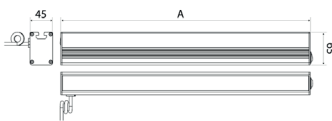

Lampenlebensdauer in Betriebstunden (L80/B10)

LED Arbeitsplatzleuchte LED workplace light

PROFILED AC, 900 mm, micro prisms cover, 90-305V AC

Item number: 150614-03
EAN: 4260556623863

Order number:	150614-03
Model:	PROFILED
Type:	pofiled light with t-slot backsided
Illuminant:	SMD LED
Power consumption:	~24 W
Lamp luminous flux:	3150 lm
Lamp luminous efficiency:	145 lm/W
Light distribution:	direct
Light colour:	daylight white (5200 - 5700K)
Connected load:	90-305V AC \pm 10%, 50-60 Hz
Power supply:	inbuilt
Connection (connector):	connection cable with power plug
Degree of protection:	IP40
Class of protection:	I
Glare-free	micro prisms
Beam angle (optics):	100°
Operating temperature:	-10... +45 °C
Colour rendering (Ra):	> 85
Lamps lifetime:	> 60,000 h
Housing material:	aluminium
Cover material:	plastics
Height [B] x Width [C]:	65 mm x 45 mm
Length [A]:	900 mm
Weight (net):	2200 g
Gross weight:	2750 g
Risk group (DIN EN 62471):	free group
Mounting accessories:	optional
Marking:	CE, UKCA
Made in:	Germany
Feature:	universal light