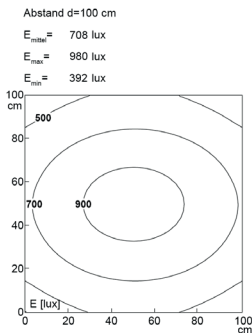

Lampenlebensdauer in Betriebstunden (L80/B10)

LED Arbeitsplatzleuchte LED workplace light

PROFILED AC, 900 mm, micro prisms cover, 90-305V AC

Item number: 150614-03
EAN: 4260556623863

Order number:	150614-03
Model:	PROFILED
Type:	pofiled light with t-slot backsided
Illuminant:	SMD LED
Power consumption:	~24 W
Lamp luminous flux:	3150 lm
Lamp luminous efficiency:	145 lm/W
Light distribution:	direct
Light colour:	daylight white (5200 - 5700K)
Connected load:	90-305V AC \pm 10%, 50-60 Hz
Power supply:	inbuilt
Connection (connector):	connection cable with power plug
Degree of protection:	IP40
Class of protection:	I
Glare-free	micro prisms
Beam angle (optics):	100°
Operating temperature:	-10... +45 °C
Colour rendering (Ra):	> 85
Lamps lifetime:	> 60,000 h
Housing material:	aluminium
Cover material:	plastics
Height [B] x Width [C]:	65 mm x 45 mm
Length [A]:	900 mm
Weight (net):	2200 g
Gross weight:	2750 g
Risk group (DIN EN 62471):	free group
Mounting accessories:	optional
Marking:	CE, UKCA
Made in:	Germany
Feature:	universal light