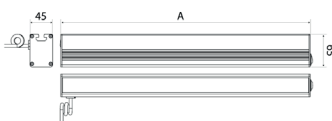

Lampenlebensdauer in Betriebstunden (L80/B10)

LED Arbeitsplatzleuchte LED workplace light

PROFILED AC, 900 mm, micro prisms cover, 90-305V AC

Item number: 150614-03
EAN: 4260556623863

Order number:	150614-03
Model:	PROFILED
Type:	pofiled light with t-slot backsided
Illuminant:	SMD LED
Power consumption:	~24 W
Lamp luminous flux:	3150 lm
Lamp luminous efficiency:	145 lm/W
Light distribution:	direct
Light colour:	daylight white (5200 - 5700K)
Connected load:	90-305V AC \pm 10%, 50-60 Hz
Power supply:	inbuilt
Connection (connector):	connection cable with power plug
Degree of protection:	IP40
Class of protection:	I
Glare-free	micro prisms
Beam angle (optics):	100°
Operating temperature:	-10... +45 °C
Colour rendering (Ra):	> 85
Lamps lifetime:	> 60,000 h
Housing material:	aluminium
Cover material:	plastics
Height [B] x Width [C]:	65 mm x 45 mm
Length [A]:	900 mm
Weight (net):	2200 g
Gross weight:	2750 g
Risk group (DIN EN 62471):	free group
Mounting accessories:	optional
Marking:	CE, UKCA
Made in:	Germany
Feature:	universal light