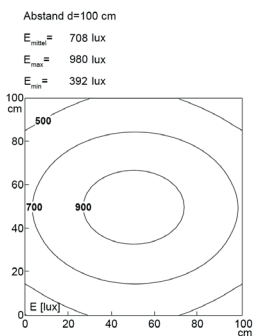

Lampenlebensdauer in Betriebstunden (L80/B10)

LED Arbeitsplatzleuchte LED workplace light

PROFILED AC, 900 mm, micro prisms cover, 90-305V AC

Item number: 150614-03
EAN: 4260556623863

Order number:	150614-03
Model:	PROFILED
Type:	pofiled light with t-slot backsided
Illuminant:	SMD LED
Power consumption:	~24 W
Lamp luminous flux:	3150 lm
Lamp luminous efficiency:	145 lm/W
Light distribution:	direct
Light colour:	daylight white (5200 - 5700K)
Connected load:	90-305V AC \pm 10%, 50-60 Hz
Power supply:	inbuilt
Connection (connector):	connection cable with power plug
Degree of protection:	IP40
Class of protection:	I
Glare-free	micro prisms
Beam angle (optics):	100°
Operating temperature:	-10... +45 °C
Colour rendering (Ra):	> 85
Lamps lifetime:	> 60,000 h
Housing material:	aluminium
Cover material:	plastics
Height [B] x Width [C]:	65 mm x 45 mm
Length [A]:	900 mm
Weight (net):	2200 g
Gross weight:	2750 g
Risk group (DIN EN 62471):	free group
Mounting accessories:	optional
Marking:	CE, UKCA
Made in:	Germany
Feature:	universal light