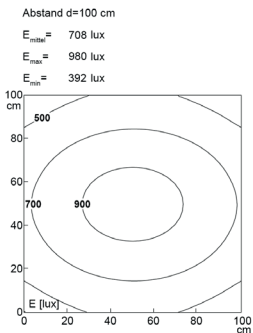

Lamps lifetime in operation hours (L80/B10)