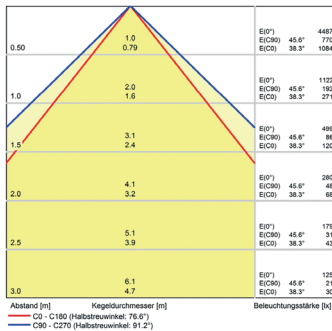

Lamps lifetime in operation hours (L80/B10)