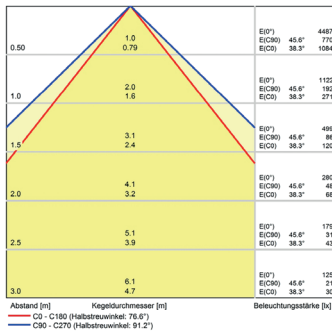

Abstand d=100 cm

$E_{\text{mittel}} = 708 \text{ lux}$
 $E_{\text{max}} = 980 \text{ lux}$
 $E_{\text{min}} = 392 \text{ lux}$

Lampenlebensdauer in Betriebstunden (L80/B10)

LED Arbeitsplatzleuchte
LED workplace light

**PROFILED DC, 900 mm,
micro prisms cover, 24V DC**

Item number: 150614-01
EAN: 4260556623788

Order number:	150614-01
Model:	PROFILED
Type:	pofiled light with t-slot backsided
Illuminant:	SMD LED
Power consumption:	~21 W
Lamp luminous flux:	3150 lm
Lamp luminous efficiency:	145 lm/W
Light distribution:	direct
Light colour:	daylight white (5200 - 5700K)
Connected load:	24V DC ± 10%
Connection (connector):	M12 A-type encoded
Degree of protection:	IP40
Class of protection:	III
Glare-free	micro prisms
Beam angle (optics):	100°
Operating temperature:	-10... +60 °C
Colour rendering (Ra):	> 85
Lamps lifetime:	> 60,000 h
Housing material:	aluminium
Cover material:	plastics
Height [B] x Width [C]:	65 mm x 45 mm
Length [A]:	900 mm
Weight (net):	1650 g
Gross weight:	2200 g
Risk group (DIN EN 62471):	free group
Mounting accessories:	optional
Dimmable:	via optional accessory
Marking:	CE, UKCA
Made in:	Germany
Feature:	universal lighting and/or system light