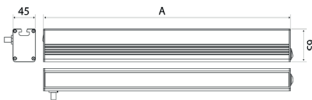

Abstand d=100 cm

$E_{\text{mittel}} = 708 \text{ lux}$
 $E_{\text{max}} = 980 \text{ lux}$
 $E_{\text{min}} = 392 \text{ lux}$

Lampenlebensdauer in Betriebstunden (L80/B10)

LED Arbeitsplatzleuchte
LED workplace light

**PROFILED DC, 900 mm,
micro prisms cover, 24V DC**

Item number: 150614-01
EAN: 4260556623788

Order number:	150614-01
Model:	PROFILED
Type:	pofiled light with t-slot backsided
Illuminant:	SMD LED
Power consumption:	~21 W
Lamp luminous flux:	3150 lm
Lamp luminous efficiency:	145 lm/W
Light distribution:	direct
Light colour:	daylight white (5200 - 5700K)
Connected load:	24V DC ± 10%
Connection (connector):	M12 A-type encoded
Degree of protection:	IP40
Class of protection:	III
Glare-free	micro prisms
Beam angle (optics):	100°
Operating temperature:	-10... +60 °C
Colour rendering (Ra):	> 85
Lamps lifetime:	> 60,000 h
Housing material:	aluminium
Cover material:	plastics
Height [B] x Width [C]:	65 mm x 45 mm
Length [A]:	900 mm
Weight (net):	1650 g
Gross weight:	2200 g
Risk group (DIN EN 62471):	free group
Mounting accessories:	optional
Dimmable:	via optional accessory
Marking:	CE, UKCA
Made in:	Germany
Feature:	universal lighting and/or system light