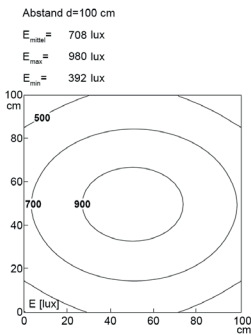

Abstand d=100 cm

$E_{\text{mittel}} = 708 \text{ lux}$
 $E_{\text{max}} = 980 \text{ lux}$
 $E_{\text{min}} = 392 \text{ lux}$

Lampenlebensdauer in Betriebstunden (L80/B10)

LED Arbeitsplatzleuchte
LED workplace light

**PROFILED DC, 900 mm,
micro prisms cover, 24V DC**

Item number: 150614-01
EAN: 4260556623788

Order number:	150614-01
Model:	PROFILED
Type:	pofiled light with t-slot backsided
Illuminant:	SMD LED
Power consumption:	~21 W
Lamp luminous flux:	3150 lm
Lamp luminous efficiency:	145 lm/W
Light distribution:	direct
Light colour:	daylight white (5200 - 5700K)
Connected load:	24V DC ± 10%
Connection (connector):	M12 A-type encoded
Degree of protection:	IP40
Class of protection:	III
Glare-free	micro prisms
Beam angle (optics):	100°
Operating temperature:	-10... +60 °C
Colour rendering (Ra):	> 85
Lamps lifetime:	> 60,000 h
Housing material:	aluminium
Cover material:	plastics
Height [B] x Width [C]:	65 mm x 45 mm
Length [A]:	900 mm
Weight (net):	1650 g
Gross weight:	2200 g
Risk group (DIN EN 62471):	free group
Mounting accessories:	optional
Dimmable:	via optional accessory
Marking:	CE, UKCA
Made in:	Germany
Feature:	universal lighting and/or system light