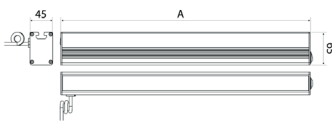

Lampenlebensdauer in Betriebsstunden (L80/B10)

LED Arbeitsplatzleuchte
LED workplace light

**PROFILED AC, 500 mm, with dimmer,
micro prisms cover**

Item number: 150314-08
EAN: 4260556626420

Order number:	150314-08
Model:	PROFILED
Type:	pofiled light with t-slot backsided
Illuminant:	SMD LED
Power consumption:	~14 W
Lamp luminous flux:	1575 lm
Lamp luminous efficiency:	145 lm/W
Light distribution:	direct
Light colour:	daylight white (5200 - 5700K)
Connected load:	90-305V AC ± 10%, 50-60 Hz
Power supply:	inbuilt
Connection (connector):	GST18
Degree of protection:	IP40
Class of protection:	I
Glare-free	micro prisms
Beam angle (optics):	100°
Operating temperature:	-10... +45 °C
Colour rendering (Ra):	> 85
Lamps lifetime:	> 60,000 h
Housing material:	aluminium
Cover material:	plastics
Height [B] x Width [C]:	65 mm x 45 mm
Length [A]:	500 mm
Weight (net):	1300 g
Gross weight:	1750 g
Risk group (DIN EN 62471):	free group
Mounting accessories:	optional
Dimmable:	internal dimmer control
Marking:	CE, UKCA
Made in:	Germany
Feature:	universal light, dimmable