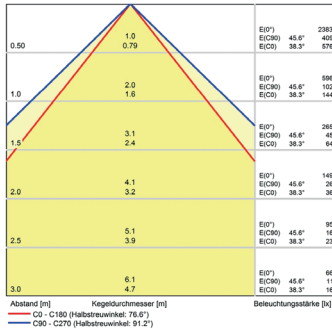

Lampenlebensdauer in Betriebsstunden (L80/B10)

LED Arbeitsplatzleuchte
LED workplace light

**PROFILED AC, 500 mm, with dimmer,
micro prisms cover**

Item number: 150314-08
EAN: 4260556626420

Order number:	150314-08
Model:	PROFILED
Type:	pofiled light with t-slot backsided
Illuminant:	SMD LED
Power consumption:	~14 W
Lamp luminous flux:	1575 lm
Lamp luminous efficiency:	145 lm/W
Light distribution:	direct
Light colour:	daylight white (5200 - 5700K)
Connected load:	90-305V AC ± 10%, 50-60 Hz
Power supply:	inbuilt
Connection (connector):	GST18
Degree of protection:	IP40
Class of protection:	I
Glare-free	micro prisms
Beam angle (optics):	100°
Operating temperature:	-10... +45 °C
Colour rendering (Ra):	> 85
Lamps lifetime:	> 60,000 h
Housing material:	aluminium
Cover material:	plastics
Height [B] x Width [C]:	65 mm x 45 mm
Length [A]:	500 mm
Weight (net):	1300 g
Gross weight:	1750 g
Risk group (DIN EN 62471):	free group
Mounting accessories:	optional
Dimmable:	internal dimmer control
Marking:	CE, UKCA
Made in:	Germany
Feature:	universal light, dimmable