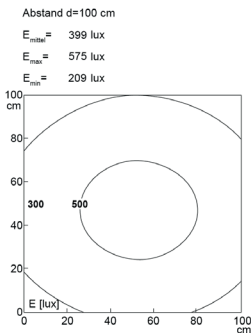

Lampenlebensdauer in Betriebsstunden (L80/B10)

LED Arbeitsplatzleuchte
LED workplace light

**PROFILED AC, 500 mm, with dimmer,
micro prisms cover**

Item number: 150314-08
EAN: 4260556626420

Order number:	150314-08
Model:	PROFILED
Type:	pofiled light with t-slot backsided
Illuminant:	SMD LED
Power consumption:	~14 W
Lamp luminous flux:	1575 lm
Lamp luminous efficiency:	145 lm/W
Light distribution:	direct
Light colour:	daylight white (5200 - 5700K)
Connected load:	90-305V AC ± 10%, 50-60 Hz
Power supply:	inbuilt
Connection (connector):	GST18
Degree of protection:	IP40
Class of protection:	I
Glare-free	micro prisms
Beam angle (optics):	100°
Operating temperature:	-10... +45 °C
Colour rendering (Ra):	> 85
Lamps lifetime:	> 60,000 h
Housing material:	aluminium
Cover material:	plastics
Height [B] x Width [C]:	65 mm x 45 mm
Length [A]:	500 mm
Weight (net):	1300 g
Gross weight:	1750 g
Risk group (DIN EN 62471):	free group
Mounting accessories:	optional
Dimmable:	internal dimmer control
Marking:	CE, UKCA
Made in:	Germany
Feature:	universal light, dimmable