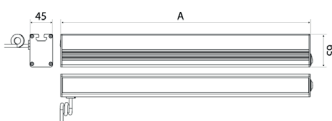

Lamps lifetime in operation hours (L80/B10)