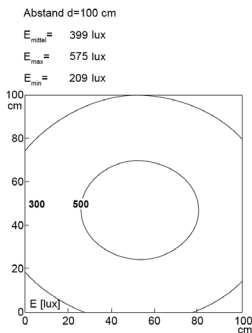

Lamps lifetime in operation hours (L80/B10)