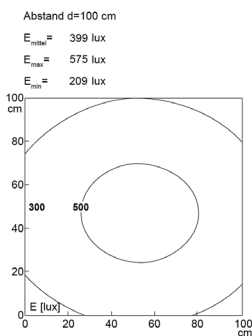

Lampenlebensdauer in Betriebsstunden (L80/B10)