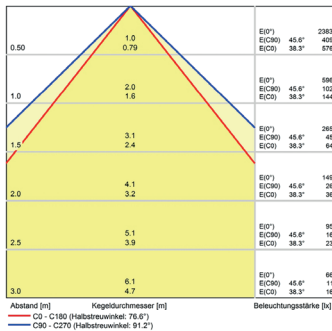

Lampenlebensdauer in Betriebsstunden (L80/B10)