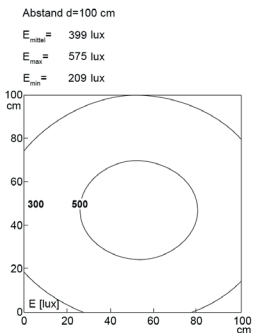

Lamps lifetime in operation hours (L80/B10)