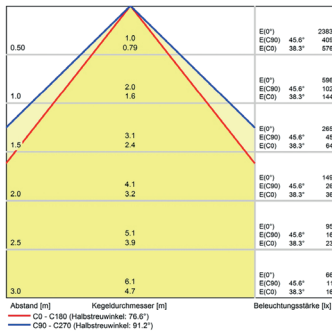

Lamps lifetime in operation hours (L80/B10)