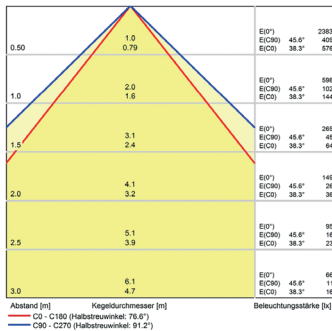

LED Arbeitsplatzleuchte

LED workplace light

PROFILED DC, 500 mm, Abdeckung Mikroprismen, 24V DC

Artikel-Nr.: 150314-01
EAN: 4260556623771

Bestell-Nr.:	150314-01
Modell:	PROFILED
Bauform:	Profilleuchte mit T-Nut rückseitig
Leuchtmittel:	SMD LED
Lampenleistung:	~11 W
Lampenlichtstrom:	1575 lm
Lampenlichtausbeute:	145 lm/W
Lichtverteilung:	direkt
Lichtfarbe:	Tageslichtweiß (5200 - 5700K)
Anschlusswert Leuchte:	24V DC ± 10%
Anschluss Leuchte:	M12 Steckverbinder A-kodiert
Schutzart:	IP40
Schutzklasse:	III
Entblendung:	Mikroprismen
Abstrahlwinkel:	100°
Betriebstemperatur:	-10... +60 °C
Farbwiedergabe (Ra):	> 85
Lampenlebensdauer:	> 60.000 h
Material Gehäuse:	Aluminium
Material Abdeckung:	Kunststoff
Höhe [B] x Breite [C]:	65 mm x 45 mm
Länge [A]:	500 mm
Gewicht:	850 g
Bruttogewicht:	1300 g
Risikogruppe (DIN EN 62471):	freie Gruppe
Befestigungszubehör:	optional
Dimmbar:	optional über Zubehör
Kennzeichnung:	CE, UKCA
Gefertigt in:	Deutschland
Besonderheit:	universell als Werkbankleuchte, Systemleuchte oder Industrieleuchte

Abstand d=100 cm

$E_{\text{mittel}} = 399 \text{ lux}$

$E_{\text{max}} = 575 \text{ lux}$

$E_{\text{min}} = 209 \text{ lux}$

Lampenlebensdauer in Betriebsstunden (L80/B10)