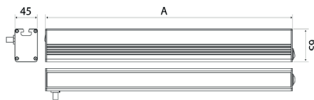

Lamps lifetime in operation hours (L80/B10)