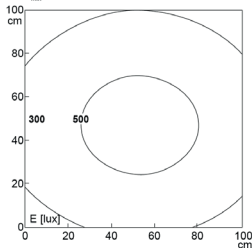

Abstand d=100 cm

$E_{\text{mittel}} = 399 \text{ lux}$

$E_{\text{max}} = 575 \text{ lux}$

$E_{\text{min}} = 209 \text{ lux}$