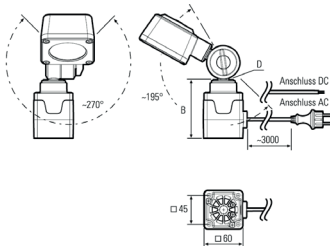

Lampenlebensdauer in Betriebsstunden (L80/B10)

LED Maschinenleuchte
LED machine light

CENALED SPOT AC, Gelenkkopf
Joint head luminaire

Item number: 121012-13
EAN: 4260556623764

Order number:	121012-13
Model:	CENALED SPOT
Type:	LED joint head luminaire
Illuminant:	High Power LED
Power consumption:	~9 W
Lamp luminous flux:	1120 lm
Lamp luminous efficiency:	134 lm/W
Light distribution:	direct
Light colour:	neutral white (5000K)
Connected load:	100-305V AC ± 10%, 50-60 Hz
Power supply:	inbuilt
Connection (connector):	connection cable with power plug
Degree of protection:	IP65
Class of protection:	I
Beam angle (optics):	30°
Operating temperature:	-10... +50 °C
Colour rendering (Ra):	> 80
Lamps lifetime:	> 60,000 h
Housing material:	aluminium (powder-finished)
Cover material:	ESG 3,8 mm, shatterproof
Base height (B):	88 mm
Weight (net):	400 g
Gross weight:	550 g
Risk group (DIN EN 62471):	free group
Mounting accessories:	magnetic holder optional
Dimmable:	yes, via push button at the luminaire head , ON/OFF and dimming
Marking:	CE, UKCA
Made in:	Germany
Feature:	handy LED luminaire with high degree of protection