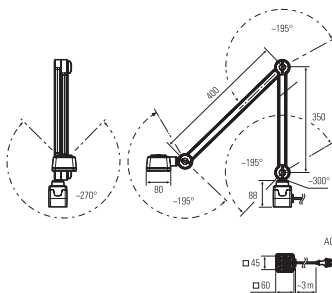

Lampenlebensdauer in Betriebsstunden (L80/B10)

LED Arbeitsplatzleuchte  
LED workplace light

**CENALED SPOT AC, Gelenkarm (adjustable arm)**

**Item number:** 121012-12  
**EAN:** 4260556623757

<b>Order number:</b>	121012-02
<b>Model:</b>	CENALED SPOT
<b>Type:</b>	LED workplace light with adjustable arm
<b>Illuminant:</b>	High Power LED
<b>Power consumption:</b>	~9 W
<b>Lamp luminous flux:</b>	1120 lm
<b>Lamp luminous efficiency:</b>	134 lm/W
<b>Light distribution:</b>	direct
<b>Light colour:</b>	neutral white (5000K)
<b>Connected load:</b>	100-305V AC $\pm$ 10%, 50-60 Hz
<b>Power supply:</b>	inbuilt
<b>Connection (connector):</b>	connection cable 3 m with plug
<b>Degree of protection:</b>	IP65
<b>Class of protection:</b>	I
<b>Beam angle (optics):</b>	30°
<b>Operating temperature:</b>	-10... +50 °C
<b>Colour rendering (Ra):</b>	> 80
<b>Lamps lifetime:</b>	> 60,000 h
<b>Housing material:</b>	aluminium (powder finished)
<b>Cover material:</b>	safety glass, shatterproof
<b>Length adjustable arms [A]:</b>	350 mm / 400 mm
<b>Base height (B):</b>	88 mm
<b>Weight (net):</b>	1400 g
<b>Gross weight:</b>	2600 g
<b>Risk group (DIN EN 62471):</b>	free group
<b>Mounting accessories:</b>	magnet holder plate optional
<b>Dimmable:</b>	yes, via push button at the luminaire head, ON/OFF and dimming
<b>Marking:</b>	CE, UKCA
<b>Made in:</b>	Germany
<b>Feature:</b>	universal workplace light with high protection degree