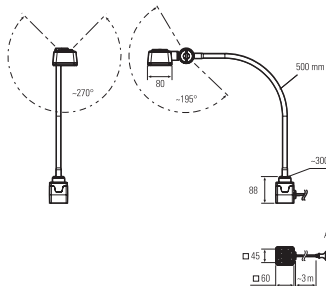

## CENALED SPOT AC, Flexarm

**Item number:** 121012-11  
**EAN:** 4260556623740

<b>Order number:</b>	121012-11
<b>Model:</b>	CENALED
<b>Type:</b>	LED workplace light with gooseneck
<b>Illuminant:</b>	High Power LED
<b>Power consumption:</b>	~9 W
<b>Lamp luminous flux:</b>	1120 lm
<b>Lamp luminous efficiency:</b>	134 lm/W
<b>Light distribution:</b>	direct
<b>Light colour:</b>	neutral white (5000K)
<b>Connected load:</b>	100-305V AC $\pm$ 10%, 50-60 Hz
<b>Power supply:</b>	inbuilt
<b>Connection (connector):</b>	connection cable 3 m with plug
<b>Degree of protection:</b>	IP65
<b>Class of protection:</b>	I
<b>Beam angle (optics):</b>	30°
<b>Operating temperature:</b>	-10... +50 °C
<b>Colour rendering (Ra):</b>	> 80
<b>Lamps lifetime:</b>	> 60,000 h
<b>Housing material:</b>	aluminium
<b>Cover material:</b>	safety glass, shatterproof
<b>Length Flexarm [A]:</b>	500 mm
<b>Base height (B):</b>	88 mm
<b>Mounting:</b>	screw-on base
<b>Weight (net):</b>	850 g
<b>Gross weight:</b>	1450 g
<b>Risk group (DIN EN 62471):</b>	free group
<b>Mounting accessories:</b>	magnet holder plate optional
<b>Dimmable:</b>	yes, via push button at the luminaire head, ON/OFF and dimming
<b>Marking:</b>	CE, UKCA
<b>Made in:</b>	Germany
<b>Feature:</b>	universal workplace light with high protection degree