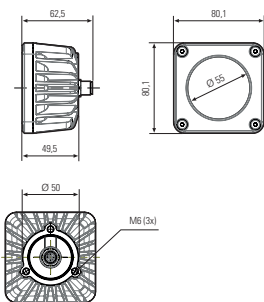

Lampenlebensdauer in Betriebsstunden (L80/B10)

LED Maschinenleuchte
LED machine light

Machine light CENALED SPOT Aufbau DC, (surface mounted light), optics 30°

Item number:	121012-04
EAN:	4260556625720

Order number:	121012-04
Model:	CENALED SPOT Aufbau
Type:	surface-mounted LED light
Illuminant:	High Power LED
Power consumption:	~8,5 W
Lamp luminous flux:	1120 lm
Lamp luminous efficiency:	134 lm/W
Light distribution:	direct
Light colour:	neutral white (5000K)
Connected load:	24V DC ± 10%
Connection (connector):	M12 A-coded
Degree of protection:	IP67
Class of protection:	III
Beam angle (optics):	30°
Operating temperature:	-10... +50 °C
Colour rendering (Ra):	> 80
Lamps lifetime:	> 60.000 h
Housing material:	aluminium (powder-coated)
Cover material:	safety glass 4 mm, crack-resistant
Height [B] x Width [C]:	cubic measure: ~80 mm x 80 mm x 62.5 mm
Weight (net):	400 g
Gross weight:	500 g
Risk group (DIN EN 62471):	free group
Marking:	CE, UKCA, ETL Listed (5003526)
Mounting accessories:	articulated joint 214300-01 as holder optional
Dimmable:	optional via accessories
Made in:	Germany
Feature:	30° optics for flat light
Explanatory note:	seal included; mounting: 3x M6 screws at rear