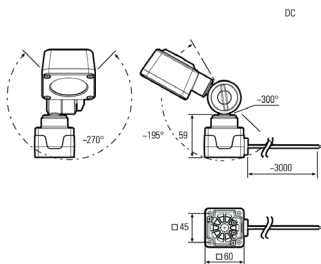

Lampenlebensdauer in Betriebstunden (L80/B10)

LED Maschinenleuchte  
LED machine light

**CENALED SPOT DC, Gelenkkopf**  
Joint head luminaire

**Item number:** 121012-03  
**EAN:** 4260556623733

<b>Order number:</b>	121012-03
<b>Model:</b>	CENALED SPOT
<b>Type:</b>	LED joint head luminaire
<b>Illuminant:</b>	High Power LED
<b>Power consumption:</b>	~8,5 W
<b>Lamp luminous flux:</b>	1120 lm
<b>Lamp luminous efficiency:</b>	134 lm/W
<b>Light distribution:</b>	direct
<b>Light colour:</b>	neutral white (5000K)
<b>Connected load:</b>	24V DC $\pm$ 10%
<b>Power supply:</b>	-
<b>Connection (connector):</b>	connection cable 3 m, oelflex, with open ends
<b>Degree of protection:</b>	IP67
<b>Class of protection:</b>	III
<b>Beam angle (optics):</b>	30°
<b>Operating temperature:</b>	-10... +50 °C
<b>Colour rendering (Ra):</b>	> 80
<b>Lamps lifetime:</b>	> 60,000 h
<b>Housing material:</b>	aluminium (powder-finished)
<b>Cover material:</b>	ESG 3,8 mm, shatterproof
<b>Base height (B):</b>	59 mm
<b>Weight (net):</b>	400 g
<b>Gross weight:</b>	550 g
<b>Risk group (DIN EN 62471):</b>	free group
<b>Mounting accessories:</b>	magnetic holder optional
<b>Dimmable:</b>	yes, via push button at the luminaire head , ON/OFF and dimming
<b>Marking:</b>	CE, UKCA, ETL Listed (5003526)
<b>Made in:</b>	Germany
<b>Feature:</b>	handy LED luminaire with high degree of protection