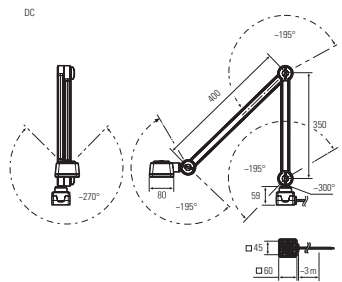

Lampenlebensdauer in Betriebsstunden (L80/B10)

LED Arbeitsplatzleuchte
LED workplace light

CENALED SPOT DC, Gelenkarm (adjustable arm)

Item number: 121012-02
EAN: 4260556623726

Order number:	121012-02
Model:	CENALED SPOT
Type:	LED workplace light with adjustable arm
Illuminant:	High Power LED
Power consumption:	~8,5 W
Lamp luminous flux:	1120 lm
Lamp luminous efficiency:	134 lm/W
Light distribution:	direct
Light colour:	neutral white (5000K)
Connected load:	24V DC \pm 10%
Power supply:	-
Connection (connector):	connection cable 3m, flexible, two open cable ends
Degree of protection:	IP67
Class of protection:	III
Beam angle (optics):	30°
Operating temperature:	-10... +50 °C
Colour rendering (Ra):	> 80
Lamps lifetime:	> 60,000 h
Housing material:	aluminium (powder finished)
Cover material:	safety glass, shatterproof
Length adjustable arms [A]:	350 mm / 400 mm
Base height (B):	59 mm
Weight (net):	1350 g
Gross weight:	2550 g
Risk group (DIN EN 62471):	free group
Mounting accessories:	magnet holder plate optional
Dimmable:	yes, via push button at the luminaire head, ON/OFF and dimming
Marking:	CE, UKCA, ETL Listed (5003529)
Made in:	Germany
Feature:	universal workplace light with high protection degree