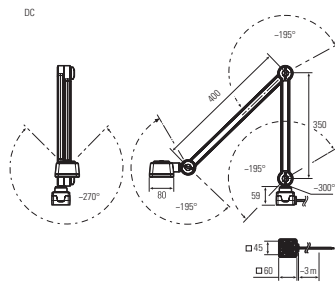

Lampenlebensdauer in Betriebsstunden (L80/B10)

LED Arbeitsplatzleuchte
LED workplace light

CENALED SPOT DC, Gelenkarm (adjustable arm)

Item number: 121012-02
EAN: 4260556623726

Order number:	121012-02
Model:	CENALED SPOT
Type:	LED workplace light with adjustable arm
Illuminant:	High Power LED
Power consumption:	~8,5 W
Lamp luminous flux:	1120 lm
Lamp luminous efficiency:	134 lm/W
Light distribution:	direct
Light colour:	neutral white (5000K)
Connected load:	24V DC \pm 10%
Power supply:	-
Connection (connector):	connection cable 3m, flexible, two open cable ends
Degree of protection:	IP67
Class of protection:	III
Beam angle (optics):	30°
Operating temperature:	-10... +50 °C
Colour rendering (Ra):	> 80
Lamps lifetime:	> 60,000 h
Housing material:	aluminium (powder finished)
Cover material:	safety glass, shatterproof
Length adjustable arms [A]:	350 mm / 400 mm
Base height (B):	59 mm
Weight (net):	1350 g
Gross weight:	2550 g
Risk group (DIN EN 62471):	free group
Mounting accessories:	magnet holder plate optional
Dimmable:	yes, via push button at the luminaire head, ON/OFF and dimming
Marking:	CE, UKCA, ETL Listed (5003529)
Made in:	Germany
Feature:	universal workplace light with high protection degree