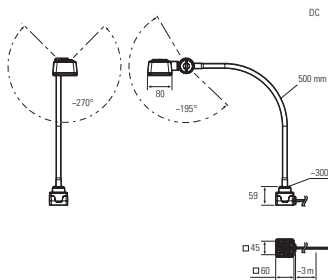

### CENALED SPOT DC, Flexarm

**Item number:** 121012-01  
**EAN:** 4260556623719

|                                   |  |
|-----------------------------------|--|
| <b>Order number:</b>              | 121012-01  |
| <b>Model:</b>                     | CENALED SPOT   |
| <b>Type:</b>                      | LED workplace light with gooseneck                             |
| <b>Illuminant:</b>                | High Power LED   |
| <b>Power consumption:</b>         | ~8,5 W   |
| <b>Lamp luminous flux:</b>        | 1120 lm  |
| <b>Lamp luminous efficiency:</b>  | 134 lm/W   |
| <b>Light distribution:</b>        | direct   |
| <b>Light colour:</b>              | neutral white (5000K)  |
| <b>Connected load:</b>            | 24V DC $\pm$ 10%   |
| <b>Power supply:</b>              | -  |
| <b>Connection (connector):</b>    | connection cable 3m, flexible, two open cable ends             |
| <b>Degree of protection:</b>      | IP67   |
| <b>Class of protection:</b>       | III  |
| <b>Beam angle (optics):</b>       | 30°  |
| <b>Operating temperature:</b>     | -10... +50 °C  |
| <b>Colour rendering (Ra):</b>     | > 80   |
| <b>Lamps lifetime:</b>            | > 60,000 h   |
| <b>Housing material:</b>          | aluminium (powder finished)                                    |
| <b>Cover material:</b>            | safety glass, shatterproof                                     |
| <b>Length Flexarm [A]:</b>        | 500 mm   |
| <b>Base height (B):</b>           | 59 mm  |
| <b>Mounting:</b>                  | screw-on base  |
| <b>Weight (net):</b>              | 800 g  |
| <b>Gross weight:</b>              | 1400 g   |
| <b>Risk group (DIN EN 62471):</b> | free group   |
| <b>Mounting accessories:</b>      | magnet holder plate optional                                   |
| <b>Dimmable:</b>                  | yes, via push button at the luminaire head, ON/OFF and dimming |
| <b>Marking:</b>                   | CE, UKCA, ETL Listed (5003529)                                 |
| <b>Made in:</b>                   | Germany  |
| <b>Feature:</b>                   | universal workplace light with high protection degree          |