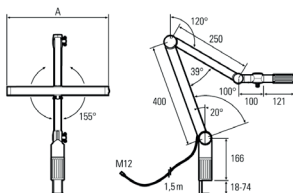

| | |
|-----------------------------------|--|
| Order number: | 120910-02 |
| Model: | UNILED II Gelenkarm (adjustable arm) |
| Type: | LED adjustable arm light |
| Illuminant: | SMD LED |
| Power consumption: | ~19 W |
| Lamp luminous flux: | 2139 lm |
| Lamp luminous efficiency: | 131 lm/W |
| Light distribution: | direct |
| Light colour: | daylight white (5200 - 5700K) |
| Connected load: | 24V DC ± 10% |
| Power supply: | included external PSU 100-240V AC |
| Connection (connector): | M12 A-type encoded |
| Connected load PSU: | 110-240V AC |
| Connection PSU: | power connection plug |
| Degree of protection: | IP40 |
| Class of protection: | III |
| Glare-free | opal white |
| Beam angle (optics): | 100° |
| Operating temperature: | -10... +60 °C |
| Colour rendering (Ra): | > 85 |
| Lamps lifetime: | > 60,000 h |
| Housing material: | aluminium / plastics |
| Cover material: | plastic soft |
| Head width [A]: | 380 mm |
| Length adjustable arms: | 1x 400 mm, 1x 250 mm |
| Weight (net): | ~1900 g |
| Gross weight: | 3550 g |
| Risk group (DIN EN 62471): | free group |
| Mounting accessories: | included table clamp |
| Dimmable: | internal dimmer with memory function |
| Marking: | CE, UKCA |
| Made in: | Germany |
| Feature: | dimmable, mid-level luminaire head width and shortened forearm |