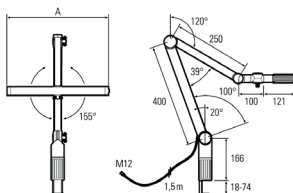

Lampenlebensdauer in Betriebstunden (L80/B10)

LED Arbeitsplatzleuchte  
LED workplace light

**UNILED II Gelenkarm (adjustable arm) Watchmaker,  
5200-5700K, luminaire head width 380 mm**

**Item number:** 120910-01  
**EAN:** 4260556624785

<b>Order number:</b>	120910-01
<b>Model:</b>	UNILED II Gelenkarm (adjustable arm)
<b>Type:</b>	LED adjustable arm light
<b>Illuminant:</b>	SMD LED
<b>Power consumption:</b>	~19 W
<b>Lamp luminous flux:</b>	2139 lm
<b>Lamp luminous efficiency:</b>	131 lm/W
<b>Light distribution:</b>	direct
<b>Light colour:</b>	daylight white (5200 - 5700K)
<b>Connected load:</b>	24V DC $\pm$ 10%
<b>Power supply:</b>	included external PSU 100-240V AC
<b>Connection (connector):</b>	M12 A-type encoded
<b>Connected load PSU:</b>	110-240V AC
<b>Connection PSU:</b>	power connection plug
<b>Degree of protection:</b>	IP40
<b>Class of protection:</b>	III
<b>Glare-free</b>	opal white
<b>Beam angle (optics):</b>	100°
<b>Operating temperature:</b>	-10... +60 °C
<b>Colour rendering (Ra):</b>	> 85
<b>Lamps lifetime:</b>	> 60,000 h
<b>Housing material:</b>	aluminium / plastics
<b>Cover material:</b>	plastic soft
<b>Head width [A]:</b>	380 mm
<b>Length adjustable arms:</b>	1x 400 mm, 1x 250 mm
<b>Weight (net):</b>	~1900 g
<b>Gross weight:</b>	3550 g
<b>Risk group (DIN EN 62471):</b>	free group
<b>Mounting accessories:</b>	included table clamp
<b>Dimmable:</b>	via optional accessory
<b>Marking:</b>	CE, UKCA
<b>Made in:</b>	Germany
<b>Feature:</b>	mid-level luminaire head width and shortened forearm