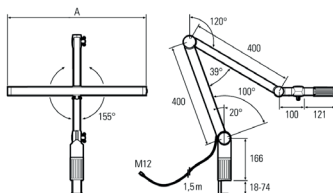

Lampenlebensdauer in Betriebsstunden (L80/B10)