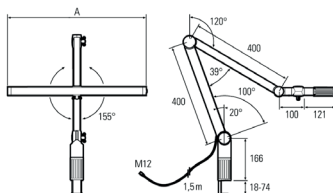

Lampenlebensdauer in Betriebsstunden (L80/B10)

LED Arbeitsplatzleuchte  
LED workplace light

**UNILED II Gelenkarm (adjustable arm), dimmable, 4000-4500K, luminaire head width 548 mm**

**Item number:** 120720-02  
**EAN:** 4260556620305

<b>Order number:</b>	120720-02
<b>Model:</b>	UNILED II
<b>Type:</b>	LED adjustable arm light
<b>Illuminant:</b>	SMD LED
<b>Power consumption:</b>	~26 W
<b>Lamp luminous flux:</b>	3217 lm
<b>Lamp luminous efficiency:</b>	ca. 131 lm/W
<b>Light distribution:</b>	direct
<b>Light colour:</b>	neutral white (4000-4500K)
<b>Connected load:</b>	24V DC $\pm$ 10%
<b>Power supply:</b>	included external PSU 100-240V AC
<b>Connection (connector):</b>	M12 A-type encoded
<b>Connected load PSU:</b>	110-240V AC
<b>Connection PSU:</b>	power connection plug
<b>Degree of protection:</b>	IP40
<b>Class of protection:</b>	III
<b>Glare-free</b>	opal white
<b>Beam angle (optics):</b>	100°
<b>Operating temperature:</b>	-10... +60 °C
<b>Colour rendering (Ra):</b>	> 85
<b>Lamps lifetime:</b>	> 60,000 h
<b>Housing material:</b>	aluminium / plastics
<b>Cover material:</b>	plastic soft
<b>Head width [A]:</b>	548 mm
<b>Length adjustable arms:</b>	2x 400 mm
<b>Weight (net):</b>	2250 g
<b>Gross weight:</b>	3950 g
<b>Risk group (DIN EN 62471):</b>	free group
<b>Mounting accessories:</b>	included table clamp
<b>Dimmable:</b>	internal dimmer with memory function
<b>Marking:</b>	CE, UKCA
<b>Made in:</b>	Germany
<b>Feature:</b>	light colour neutral white, high colour rendering