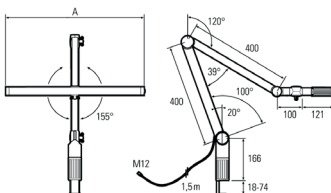

Lampenlebensdauer in Betriebstunden (L80/B10)

LED Arbeitsplatzleuchte  
LED workplace light

**UNILED II Gelenkarm (adjustable arm), 4000-4500K, luminaire head width 548 mm**

**Item number:** 120720-01  
**EAN:** 4260556620299

<b>Order number:</b>	120720-01
<b>Model:</b>	UNILED II
<b>Type:</b>	LED adjustable arm light
<b>Illuminant:</b>	SMD LED
<b>Power consumption:</b>	~26 W
<b>Lamp luminous flux:</b>	3217 lm
<b>Lamp luminous efficiency:</b>	ca. 131 lm/W
<b>Light distribution:</b>	direct
<b>Light colour:</b>	neutral white (4000-4500K)
<b>Connected load:</b>	24V DC $\pm$ 10%
<b>Power supply:</b>	included external PSU 100-240V AC
<b>Connection (connector):</b>	M12 A-type encoded
<b>Connected load PSU:</b>	110-240V AC
<b>Connection PSU:</b>	power connection plug
<b>Degree of protection:</b>	IP40
<b>Class of protection:</b>	III
<b>Glare-free</b>	opal white
<b>Beam angle (optics):</b>	100°
<b>Operating temperature:</b>	-10... +60 °C
<b>Colour rendering (Ra):</b>	> 85
<b>Lamps lifetime:</b>	> 60,000 h
<b>Housing material:</b>	aluminium / plastics
<b>Cover material:</b>	plastic soft
<b>Head width [A]:</b>	548 mm
<b>Length adjustable arms:</b>	2x 400 mm
<b>Weight (net):</b>	2250 g
<b>Gross weight:</b>	3950 g
<b>Risk group (DIN EN 62471):</b>	free group
<b>Mounting accessories:</b>	included table clamp
<b>Dimmable:</b>	via optional accessory
<b>Marking:</b>	CE, UKCA
<b>Made in:</b>	Germany
<b>Feature:</b>	light colour neutral white, high colour rendering