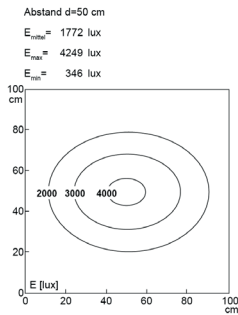

Order number:	120710-02
Model:	UNILED II Gelenkarm (adjustable arm)
Type:	LED adjustable arm light
Illuminant:	SMD LED
Power consumption:	~27 W
Lamp luminous flux:	3217 lm
Lamp luminous efficiency:	ca. 131 lm/W
Light distribution:	direct
Light colour:	daylight white (5200 - 5700K)
Connected load:	24V DC \pm 10%
Power supply:	included external PSU 100-240V AC
Connection (connector):	M12 A-type encoded
Connected load PSU:	100-240V AC
Connection PSU:	power connection plug
Degree of protection:	IP40
Class of protection:	III
Glare-free	opal white
Beam angle (optics):	100°
Operating temperature:	-10... +60 °C
Colour rendering (Ra):	> 85
Lamps lifetime:	> 60,000 h
Housing material:	aluminium / plastics
Cover material:	plastic soft
Head width [A]:	548 mm
Length adjustable arms:	2x 400 mm
Weight (net):	2250 g
Gross weight:	3950 g
Risk group (DIN EN 62471):	free group
Mounting accessories:	included table clamp
Dimmable:	internal dimmer with memory function
Marking:	CE, UKCA
Made in:	Germany
Feature:	dimmable, large radius