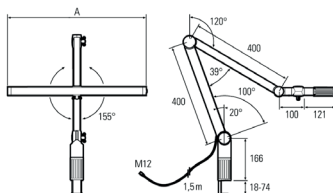

Lampenlebensdauer in Betriebsstunden (L80/B10)

LED Arbeitsplatzleuchte
LED workplace light

UNILED II Gelenkarm (adjustable arm), dimmable, 5200-5700K, luminaire head width 548 mm

Item number: 120710-02
EAN: 4260556620282

Order number:	120710-02
Model:	UNILED II Gelenkarm (adjustable arm)
Type:	LED adjustable arm light
Illuminant:	SMD LED
Power consumption:	~27 W
Lamp luminous flux:	3217 lm
Lamp luminous efficiency:	ca. 131 lm/W
Light distribution:	direct
Light colour:	daylight white (5200 - 5700K)
Connected load:	24V DC \pm 10%
Power supply:	included external PSU 100-240V AC
Connection (connector):	M12 A-type encoded
Connected load PSU:	100-240V AC
Connection PSU:	power connection plug
Degree of protection:	IP40
Class of protection:	III
Glare-free	opal white
Beam angle (optics):	100°
Operating temperature:	-10... +60 °C
Colour rendering (Ra):	> 85
Lamps lifetime:	> 60,000 h
Housing material:	aluminium / plastics
Cover material:	plastic soft
Head width [A]:	548 mm
Length adjustable arms:	2x 400 mm
Weight (net):	2250 g
Gross weight:	3950 g
Risk group (DIN EN 62471):	free group
Mounting accessories:	included table clamp
Dimmable:	internal dimmer with memory function
Marking:	CE, UKCA
Made in:	Germany
Feature:	dimmable, large radius