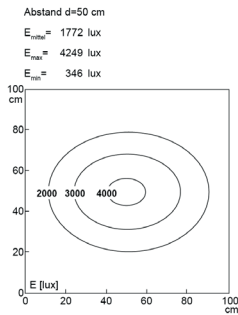

Order number:	120710-01
Model:	UNILED II
Type:	LED adjustable arm light
Illuminant:	SMD LED
Power consumption:	~27 W
Lamp luminous flux:	3217 lm
Lamp luminous efficiency:	ca. 131 lm/W
Light distribution:	direct
Light colour:	daylight white (5200 - 5700K)
Connected load:	24V DC \pm 10%
Power supply:	included external PSU 100-240V AC
Connection (connector):	M12 A-type encoded
Connected load PSU:	110-240V AC
Connection PSU:	power connection plug
Degree of protection:	IP40
Class of protection:	III
Glare-free	opal white
Beam angle (optics):	100°
Operating temperature:	-10... +60 °C
Colour rendering (Ra):	> 85
Lamps lifetime:	> 60,000 h
Housing material:	aluminium / plastics
Cover material:	Makrolon®
Head width [A]:	548 mm
Length adjustable arms:	2x 400 mm
Weight (net):	2250 g
Gross weight:	3950 g
Risk group (DIN EN 62471):	free group
Mounting accessories:	included table clamp
Dimmable:	via optional accessory
Marking:	CE, UKCA
Made in:	Germany
Feature:	long luminaire head