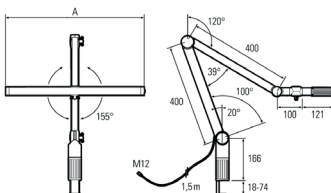

Lampenlebensdauer in Betriebsstunden (L80/B10)

LED Arbeitsplatzleuchte
LED workplace light

UNILED II Gelenkarm (adjustable arm), 5200-5700K, luminaire head width 548 mm

Item number: 120710-01
EAN: 4260556620275

Order number:	120710-01
Model:	UNILED II
Type:	LED adjustable arm light
Illuminant:	SMD LED
Power consumption:	~27 W
Lamp luminous flux:	3217 lm
Lamp luminous efficiency:	ca. 131 lm/W
Light distribution:	direct
Light colour:	daylight white (5200 - 5700K)
Connected load:	24V DC \pm 10%
Power supply:	included external PSU 100-240V AC
Connection (connector):	M12 A-type encoded
Connected load PSU:	110-240V AC
Connection PSU:	power connection plug
Degree of protection:	IP40
Class of protection:	III
Glare-free	opal white
Beam angle (optics):	100°
Operating temperature:	-10... +60 °C
Colour rendering (Ra):	> 85
Lamps lifetime:	> 60,000 h
Housing material:	aluminium / plastics
Cover material:	Makrolon®
Head width [A]:	548 mm
Length adjustable arms:	2x 400 mm
Weight (net):	2250 g
Gross weight:	3950 g
Risk group (DIN EN 62471):	free group
Mounting accessories:	included table clamp
Dimmable:	via optional accessory
Marking:	CE, UKCA
Made in:	Germany
Feature:	long luminaire head