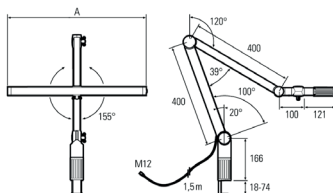

Lampenlebensdauer in Betriebsstunden (L80/B10)

LED Arbeitsplatzleuchte
LED workplace light

UNILED II Gelenkarm (adjustable arm), dimmable, 5200-5700K, luminaire head width 298 mm

Item number: 120610-02
EAN: 4260556620268

Order number:	120610-02
Model:	UNILED II Gelenkarm (adjustable arm)
Type:	LED adjustable arm light
Illuminant:	SMD LED
Power consumption:	~14 W
Lamp luminous flux:	1617 lm
Lamp luminous efficiency:	ca. 131 lm/W
Light distribution:	direct
Light colour:	daylight white (5200 - 5700K)
Connected load:	24V DC \pm 10%
Power supply:	included external PSU 100-240V AC
Connection (connector):	M12 A-type encoded
Connected load PSU:	100-240V AC
Connection PSU:	power connection plug
Degree of protection:	IP40
Class of protection:	III
Glare-free	opal white
Beam angle (optics):	100°
Operating temperature:	-10... +60 °C
Colour rendering (Ra):	> 85
Lamps lifetime:	> 60,000 h
Housing material:	aluminium / plastics
Cover material:	plastic soft
Head width [A]:	298 mm
Length adjustable arms:	2x 400 mm
Weight (net):	1900 g
Gross weight:	3550 g
Risk group (DIN EN 62471):	free group
Mounting accessories:	included table clamp
Dimmable:	internal dimmer with memory function
Marking:	CE, UKCA
Made in:	Germany
Feature:	dimmable, short luminaire head