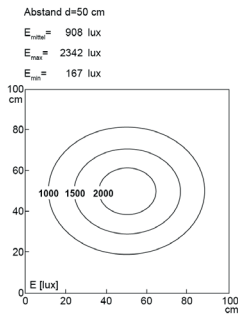

Order number:	120610-02
Model:	UNILED II Gelenkarm (adjustable arm)
Type:	LED adjustable arm light
Illuminant:	SMD LED
Power consumption:	~14 W
Lamp luminous flux:	1617 lm
Lamp luminous efficiency:	ca. 131 lm/W
Light distribution:	direct
Light colour:	daylight white (5200 - 5700K)
Connected load:	24V DC \pm 10%
Power supply:	included external PSU 100-240V AC
Connection (connector):	M12 A-type encoded
Connected load PSU:	100-240V AC
Connection PSU:	power connection plug
Degree of protection:	IP40
Class of protection:	III
Glare-free	opal white
Beam angle (optics):	100°
Operating temperature:	-10... +60 °C
Colour rendering (Ra):	> 85
Lamps lifetime:	> 60,000 h
Housing material:	aluminium / plastics
Cover material:	plastic soft
Head width [A]:	298 mm
Length adjustable arms:	2x 400 mm
Weight (net):	1900 g
Gross weight:	3550 g
Risk group (DIN EN 62471):	free group
Mounting accessories:	included table clamp
Dimmable:	internal dimmer with memory function
Marking:	CE, UKCA
Made in:	Germany
Feature:	dimmable, short luminaire head