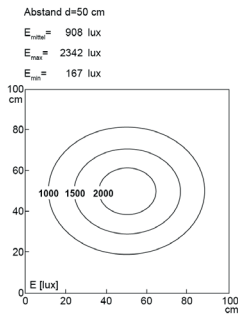

Order number:	120610-01
Model:	UNILED II Gelenkarm (adjustable arm)
Type:	LED adjustable arm light
Illuminant:	SMD LED
Power consumption:	~14 W
Lamp luminous flux:	1617 lm
Lamp luminous efficiency:	ca. 131 lm/W
Light distribution:	direct
Light colour:	daylight white (5200 - 5700K)
Connected load:	24V DC \pm 10%
Power supply:	included external PSU 100-240V AC
Connection (connector):	M12 A-type encoded
Connected load PSU:	110-240V AC
Connection PSU:	power connection plug
Degree of protection:	IP40
Class of protection:	III
Glare-free	opal white
Beam angle (optics):	100°
Operating temperature:	-10... +60 °C
Colour rendering (Ra):	> 85
Lamps lifetime:	> 60,000 h
Housing material:	aluminium / plastics
Cover material:	plastic soft
Head width [A]:	298 mm
Length adjustable arms:	2x 400 mm
Weight (net):	1900 g
Gross weight:	3550 g
Risk group (DIN EN 62471):	free group
Mounting accessories:	included table clamp
Dimmable:	via optional accessory
Marking:	CE, UKCA
Made in:	Germany
Feature:	short luminaire head