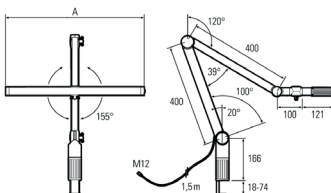

Lampenlebensdauer in Betriebstunden (L80/B10)

LED Arbeitsplatzleuchte LED workplace light

UNILED II Gelenkarm (adjustable arm), 5200-5700K, luminaire head width 298 mm

Item number: 120610-01
EAN: 4260556620251

Order number:	120610-01
Model:	UNILED II Gelenkarm (adjustable arm)
Type:	LED adjustable arm light
Illuminant:	SMD LED
Power consumption:	~14 W
Lamp luminous flux:	1617 lm
Lamp luminous efficiency:	ca. 131 lm/W
Light distribution:	direct
Light colour:	daylight white (5200 - 5700K)
Connected load:	24V DC \pm 10%
Power supply:	included external PSU 100-240V AC
Connection (connector):	M12 A-type encoded
Connected load PSU:	110-240V AC
Connection PSU:	power connection plug
Degree of protection:	IP40
Class of protection:	III
Glare-free	opal white
Beam angle (optics):	100°
Operating temperature:	-10... +60 °C
Colour rendering (Ra):	> 85
Lamps lifetime:	> 60,000 h
Housing material:	aluminium / plastics
Cover material:	plastic soft
Head width [A]:	298 mm
Length adjustable arms:	2x 400 mm
Weight (net):	1900 g
Gross weight:	3550 g
Risk group (DIN EN 62471):	free group
Mounting accessories:	included table clamp
Dimmable:	via optional accessory
Marking:	CE, UKCA
Made in:	Germany
Feature:	short luminaire head