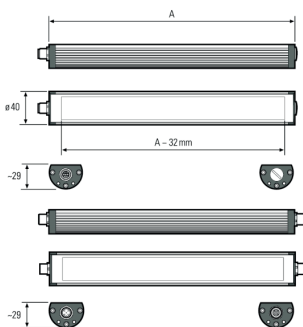

Lampenlebensdauer in Betriebsstunden (L80/B10)

LED Maschinenleuchte
LED machine light

TUBELED_40 Element AC, 1540 mm, 220-240V AC

Item number: 119610-03
EAN: 4260556624457

Order number:	119610-03
Model:	TUBELED_40 II
Type:	LED surface-mounted luminaire
Illuminant:	SMD LED
Power consumption:	~51 W
Lamp luminous flux:	6180 lm
Lamp luminous efficiency:	127 lm/W
Light distribution:	Light Forming Technology
Light colour:	daylight white (5200 - 5700K)
Connected load:	220-240V AC \pm 10%, 50-60 Hz
Connection (connector):	M12 S-type encoded
Degree of protection:	IP54
Class of protection:	I
Glare-free	diffuser sheet for scattered light, PMMA
Beam angle (optics):	100°
Operating temperature:	-30... +50 °C
Colour rendering (Ra):	> 80
Lamps lifetime:	> 50,000 h
Housing material:	aluminium, endcaps made of plastics
Cover material:	PMMA, frosted
Height [B] x Width [C]:	29 mm x 40 mm
Length [A]:	1540 mm
Weight (net):	1840 g
Gross weight:	2400 g
Risk group (DIN EN 62471):	free group
Marking:	CE, UKCA
Mounting accessories:	optional
Made in:	Germany
Feature:	220-240V AC Anschluss, temperaturbeständig