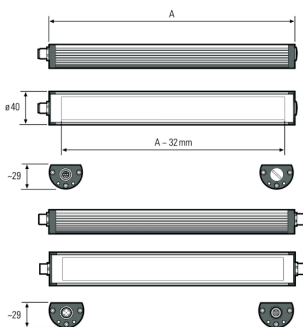

Lampenlebensdauer in Betriebsstunden (L80/B10)

LED Maschinenleuchte
LED machine light

TUBELED_40 Element AC, 1040 mm, 220-240V AC

Item number: 119510-03
EAN: 4260556624440

Order number:	119510-03
Model:	TUBELED_40 Element
Type:	LED surface-mounted luminaire
Illuminant:	SMD LED
Power consumption:	~34 W
Lamp luminous flux:	5120 lm
Lamp luminous efficiency:	127 lm/W
Light distribution:	direct
Light colour:	daylight white (5200 - 5700K)
Connected load:	220-240V AC ± 10%, 50-60 Hz
Connection (connector):	M12 S-type encoded
Degree of protection:	IP54
Class of protection:	I
Glare-free	diffuser sheet for scattered light, PMMA
Beam angle (optics):	100°
Operating temperature:	-30... +50 °C
Colour rendering (Ra):	> 80
Lamps lifetime:	> 50,000 h
Housing material:	aluminium, endcaps made of plastics
Cover material:	PMMA, frosted
Height [B] x Width [C]:	29 mm x 40 mm
Length [A]:	1040 mm
Weight (net):	1290 g
Gross weight:	1650 g
Risk group (DIN EN 62471):	free group
Marking:	CE, UKCA
Mounting accessories:	optional
Made in:	Germany
Feature:	220-240V AC Anschluss, temperaturbeständig