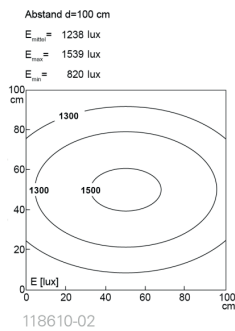

Lampenlebensdauer in Betriebsstunden (L80/B10)

LED Maschinenleuchte
LED machine light

TUBELED_40 II ECO, 1540 mm

Item number: 118610-02
EAN: 4260556622767

Order number: 118610-02
Model: TUBELED_40 II
Type: LED surface-mounted luminaire for machines
Illuminant: SMD LED
Power consumption: ~38 W
Lamp luminous flux: 5670 lm
Lamp luminous efficiency: 145 lm/W
Light distribution: Light Forming Technology
Light colour: daylight white (5200 - 5700K)
Connected load: 24V DC \pm 10%
Connection (connector): M12 A-type encoded
Degree of protection: IP67/IP69K
Class of protection: III
Glare-free diffused safety glass
Beam angle (optics): 100°
Operating temperature: -30... +70 °C
Colour rendering (Ra): > 85
Lamps lifetime: > 60,000 h
Housing material: aluminium
Cover material: safety glass, 4 mm
Height [B] x Width [C]: 29 mm x 40 mm
Length [A]: 1540 mm
Weight (net): 1850 g
Gross weight: 2400 g
Risk group (DIN EN 62471): free group
Marking: CE, UKCA, ETL Listed (5003526)
Mounting accessories: optional
Dimmable: via optional accessory
Made in: Germany
Feature: Resistant to high temperatures