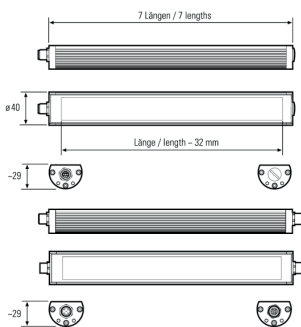

Lampenlebensdauer in Betriebsstunden (L80/B10)

LED Maschinenleuchte
LED machine light

TUBELED_40 II ECO, 1540 mm

Item number: 118610-02
EAN: 4260556622767

Order number: 118610-02
Model: TUBELED_40 II
Type: LED surface-mounted luminaire for machines
Illuminant: SMD LED
Power consumption: ~38 W
Lamp luminous flux: 5670 lm
Lamp luminous efficiency: 145 lm/W
Light distribution: Light Forming Technology
Light colour: daylight white (5200 - 5700K)
Connected load: 24V DC \pm 10%
Connection (connector): M12 A-type encoded
Degree of protection: IP67/IP69K
Class of protection: III
Glare-free diffused safety glass
Beam angle (optics): 100°
Operating temperature: -30... +70 °C
Colour rendering (Ra): > 85
Lamps lifetime: > 60,000 h
Housing material: aluminium
Cover material: safety glass, 4 mm
Height [B] x Width [C]: 29 mm x 40 mm
Length [A]: 1540 mm
Weight (net): 1850 g
Gross weight: 2400 g
Risk group (DIN EN 62471): free group
Marking: CE, UKCA, ETL Listed (5003526)
Mounting accessories: optional
Dimmable: via optional accessory
Made in: Germany
Feature: Resistant to high temperatures