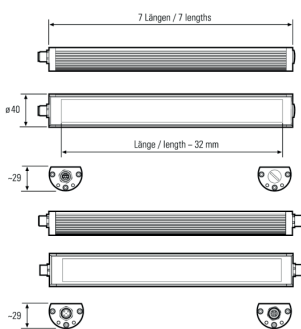

Lampenlebensdauer in Betriebsstunden (L80/B10)

LED Maschinenleuchte
LED machine light

TUBELED_40 II Power, 1540 mm

Item number: 118610-01
EAN: 4260556622699

Order number: 118610-01
Model: TUBELED_40 II
Type: LED surface-mounted luminaire for machines
Illuminant: SMD LED
Power consumption: ~72 W
Lamp luminous flux: 9634 lm
Lamp luminous efficiency: 131 lm/W
Light distribution: Light Forming Technology
Light colour: daylight white (5200 - 5700K)
Connected load: 24V DC \pm 10%
Connection (connector): M12 A-type encoded
Degree of protection: IP67/IP69K
Class of protection: III
Glare-free diffused safety glass
Beam angle (optics): 100°
Operating temperature: -30... +60 °C
Colour rendering (Ra): > 85
Lamps lifetime: > 60,000 h
Housing material: aluminium
Cover material: safety glass, 4 mm
Height [B] x Width [C]: 29 mm x 40 mm
Length [A]: 1540 mm
Weight (net): 1850 g
Gross weight: 2400 g
Risk group (DIN EN 62471): free group
Marking: CE, UKCA, ETL Listed (5003526)
Mounting accessories: optional
Dimmable: via optional accessory
Made in: Germany