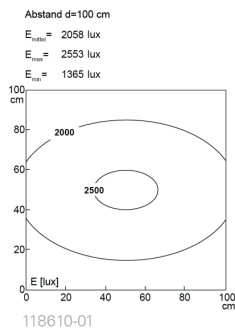

Lampenlebensdauer in Betriebsstunden (L80/B10)

LED Maschinenleuchte
LED machine light

TUBELED_40 II Power, 1540 mm

Item number: 118610-01
EAN: 4260556622699

Order number: 118610-01
Model: TUBELED_40 II
Type: LED surface-mounted luminaire for machines
Illuminant: SMD LED
Power consumption: ~72 W
Lamp luminous flux: 9634 lm
Lamp luminous efficiency: 131 lm/W
Light distribution: Light Forming Technology
Light colour: daylight white (5200 - 5700K)
Connected load: 24V DC \pm 10%
Connection (connector): M12 A-type encoded
Degree of protection: IP67/IP69K
Class of protection: III
Glare-free diffused safety glass
Beam angle (optics): 100°
Operating temperature: -30... +60 °C
Colour rendering (Ra): > 85
Lamps lifetime: > 60,000 h
Housing material: aluminium
Cover material: safety glass, 4 mm
Height [B] x Width [C]: 29 mm x 40 mm
Length [A]: 1540 mm
Weight (net): 1850 g
Gross weight: 2400 g
Risk group (DIN EN 62471): free group
Marking: CE, UKCA, ETL Listed (5003526)
Mounting accessories: optional
Dimmable: via optional accessory
Made in: Germany