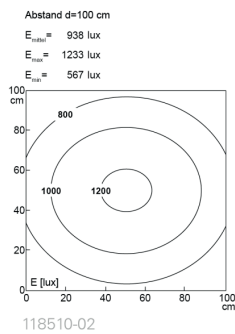

Lampenlebensdauer in Betriebsstunden (L80/B10)

LED Maschinenleuchte  
LED machine light

TUBELED\_40 II ECO, 1040 mm

**Item number:** 118510-02  
**EAN:** 4260556622750

**Order number:** 118510-02  
**Model:** TUBELED\_40 II  
**Type:** LED surface-mounted luminaire for machines  
**Illuminant:** SMD LED  
**Power consumption:** ~24 W  
**Lamp luminous flux:** 3780 lm  
**Lamp luminous efficiency:** 145 lm/W  
**Light distribution:** Light Forming Technology  
**Light colour:** daylight white (5200 - 5700K)  
**Connected load:** 24V DC  $\pm$  10%  
**Connection (connector):** M12 A-type encoded  
**Degree of protection:** IP67/IP69K  
**Class of protection:** III  
**Glare-free** diffused safety glass  
**Beam angle (optics):** 100°  
**Operating temperature:** -30... +70 °C  
**Colour rendering (Ra):** > 85  
**Lamps lifetime:** > 60,000 h  
**Housing material:** aluminium  
**Cover material:** safety glass, 4 mm  
**Height [B] x Width [C]:** 29 mm x 40 mm  
**Length [A]:** 1040 mm  
**Weight (net):** 1300 g  
**Gross weight:** 1650 g  
**Risk group (DIN EN 62471):** free group  
**Marking:** CE, UKCA, ETL Listed (5003526)  
**Mounting accessories:** optional  
**Dimmable:** via optional accessory  
**Made in:** Germany  
**Feature:** resistant to high temperatures