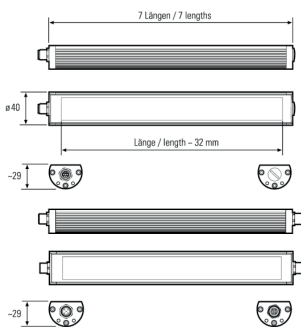

Lampenlebensdauer in Betriebsstunden (L80/B10)

LED Maschinenleuchte  
LED machine light

TUBELED\_40 II ECO, 1040 mm

**Item number:** 118510-02  
**EAN:** 4260556622750

**Order number:** 118510-02  
**Model:** TUBELED\_40 II  
**Type:** LED surface-mounted luminaire for machines  
**Illuminant:** SMD LED  
**Power consumption:** ~24 W  
**Lamp luminous flux:** 3780 lm  
**Lamp luminous efficiency:** 145 lm/W  
**Light distribution:** Light Forming Technology  
**Light colour:** daylight white (5200 - 5700K)  
**Connected load:** 24V DC  $\pm$  10%  
**Connection (connector):** M12 A-type encoded  
**Degree of protection:** IP67/IP69K  
**Class of protection:** III  
**Glare-free** diffused safety glass  
**Beam angle (optics):** 100°  
**Operating temperature:** -30... +70 °C  
**Colour rendering (Ra):** > 85  
**Lamps lifetime:** > 60,000 h  
**Housing material:** aluminium  
**Cover material:** safety glass, 4 mm  
**Height [B] x Width [C]:** 29 mm x 40 mm  
**Length [A]:** 1040 mm  
**Weight (net):** 1300 g  
**Gross weight:** 1650 g  
**Risk group (DIN EN 62471):** free group  
**Marking:** CE, UKCA, ETL Listed (5003526)  
**Mounting accessories:** optional  
**Dimmable:** via optional accessory  
**Made in:** Germany  
**Feature:** resistant to high temperatures