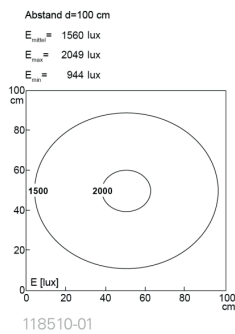

Lampenlebensdauer in Betriebsstunden (L80/B10)

LED Maschinenleuchte
LED machine light

TUBELED_40 II Power, 1040 mm

Item number: 118510-01
EAN: 4260556622682

Order number: 118510-01
Model: TUBELED_40 II
Type: LED surface-mounted luminaire for machines
Illuminant: SMD LED
Power consumption: ~48 W
Lamp luminous flux: 6417 lm
Lamp luminous efficiency: 131 lm/W
Light distribution: Light Forming Technology
Light colour: daylight white (5200 - 5700K)
Connected load: 24V DC \pm 10%
Connection (connector): M12 A-type encoded
Degree of protection: IP67/IP69K
Class of protection: III
Glare-free diffused safety glass
Beam angle (optics): 100°
Operating temperature: -30... +60 °C
Colour rendering (Ra): > 85
Lamps lifetime: > 60,000 h
Housing material: aluminium
Cover material: safety glass, 4 mm
Height [B] x Width [C]: 29 mm x 40 mm
Length [A]: 1040 mm
Weight (net): 1300 g
Gross weight: 1650 g
Risk group (DIN EN 62471): free group
Marking: CE, UKCA, ETL Listed (5003526)
Mounting accessories: optional
Dimmable: via optional accessory
Made in: Germany