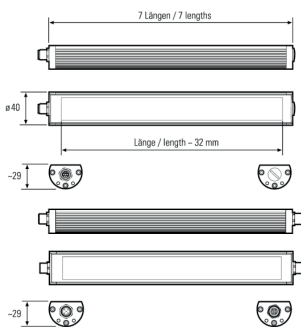

Lampenlebensdauer in Betriebsstunden (L80/B10)

LED Maschinenleuchte
LED machine light

TUBELED_40 II Power, 1040 mm

Item number: 118510-01
EAN: 4260556622682

Order number: 118510-01
Model: TUBELED_40 II
Type: LED surface-mounted luminaire for machines
Illuminant: SMD LED
Power consumption: ~48 W
Lamp luminous flux: 6417 lm
Lamp luminous efficiency: 131 lm/W
Light distribution: Light Forming Technology
Light colour: daylight white (5200 - 5700K)
Connected load: 24V DC \pm 10%
Connection (connector): M12 A-type encoded
Degree of protection: IP67/IP69K
Class of protection: III
Glare-free diffused safety glass
Beam angle (optics): 100°
Operating temperature: -30... +60 °C
Colour rendering (Ra): > 85
Lamps lifetime: > 60,000 h
Housing material: aluminium
Cover material: safety glass, 4 mm
Height [B] x Width [C]: 29 mm x 40 mm
Length [A]: 1040 mm
Weight (net): 1300 g
Gross weight: 1650 g
Risk group (DIN EN 62471): free group
Marking: CE, UKCA, ETL Listed (5003526)
Mounting accessories: optional
Dimmable: via optional accessory
Made in: Germany