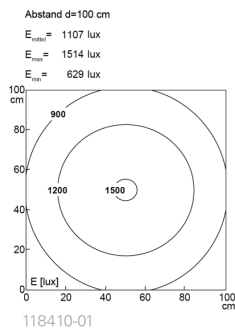

Lampenlebensdauer in Betriebsstunden (L80/B10)

LED Maschinenleuchte  
LED machine light

**TUBELED\_40 II Power, 715 mm**

**Item number:** 118410-01  
**EAN:** 4260556622897

<b>Order number:</b>	118410-01
<b>Model:</b>	TUBELED_40 II
<b>Type:</b>	LED surface-mounted luminaire for machines
<b>Illuminant:</b>	SMD LED
<b>Power consumption:</b>	~32 W
<b>Lamp luminous flux:</b>	4278 lm
<b>Lamp luminous efficiency:</b>	131 lm/W
<b>Light distribution:</b>	Light Forming Technology
<b>Light colour:</b>	daylight white (5200 - 5700K)
<b>Connected load:</b>	24V DC $\pm$ 10%
<b>Connection (connector):</b>	M12 A-type encoded
<b>Degree of protection:</b>	IP67/IP69K
<b>Class of protection:</b>	III
<b>Glare-free</b>	diffused safety glass
<b>Beam angle (optics):</b>	100°
<b>Operating temperature:</b>	-30... +60 °C
<b>Colour rendering (Ra):</b>	> 85
<b>Lamps lifetime:</b>	> 60,000 h
<b>Housing material:</b>	aluminium
<b>Cover material:</b>	safety glass, 4 mm
<b>Height [B] x Width [C]:</b>	29 mm x 40 mm
<b>Length [A]:</b>	715 mm
<b>Weight (net):</b>	900 g
<b>Gross weight:</b>	1150 g
<b>Risk group (DIN EN 62471):</b>	free group
<b>Marking:</b>	CE, UKCA, ETL Listed (5003526)
<b>Mounting accessories:</b>	optional
<b>Dimmable:</b>	via optional accessory
<b>Made in:</b>	Germany