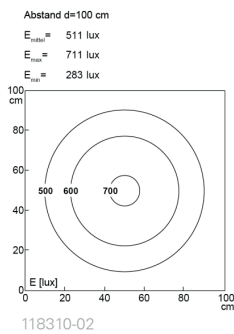

Lampenlebensdauer in Betriebsstunden (L80/B10)

LED Maschinenleuchte  
LED machine light

TUBELED\_40 II ECO, 540 mm

**Item number:** 118310-02  
**EAN:** 4260556622743

<b>Order number:</b>	118310-02
<b>Model:</b>	TUBELED_40 II
<b>Type:</b>	LED surface-mounted luminaire for machines
<b>Illuminant:</b>	SMD LED
<b>Power consumption:</b>	~13 W
<b>Lamp luminous flux:</b>	1890 lm
<b>Lamp luminous efficiency:</b>	145 lm/W
<b>Light distribution:</b>	Light Forming Technology
<b>Light colour:</b>	daylight white (5200 - 5700K)
<b>Connected load:</b>	24V DC $\pm$ 10%
<b>Connection (connector):</b>	M12 A-type encoded
<b>Degree of protection:</b>	IP67/IP69K
<b>Class of protection:</b>	III
<b>Glare-free</b>	diffused safety glass
<b>Beam angle (optics):</b>	100°
<b>Operating temperature:</b>	-30... +70 °C
<b>Colour rendering (Ra):</b>	> 85
<b>Lamps lifetime:</b>	> 60,000 h
<b>Housing material:</b>	aluminium
<b>Cover material:</b>	safety glass, 4 mm
<b>Height [B] x Width [C]:</b>	29 mm x 40 mm
<b>Length [A]:</b>	540 mm
<b>Weight (net):</b>	700 g
<b>Gross weight:</b>	900 g
<b>Risk group (DIN EN 62471):</b>	free group
<b>Marking:</b>	CE, UKCA, ETL Listed (5003526)
<b>Mounting accessories:</b>	optional
<b>Dimmable:</b>	via optional accessory
<b>Made in:</b>	Germany
<b>Feature:</b>	resistant to high temperatures