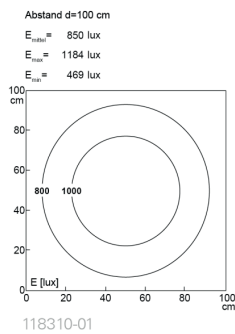

Lampenlebensdauer in Betriebsstunden (L80/B10)

LED Maschinenleuchte  
LED machine light

TUBELED\_40 II Power, 540 mm

**Item number:** 118310-01  
**EAN:** 4260556622675

<b>Order number:</b>	118310-01
<b>Model:</b>	TUBELED_40 II
<b>Type:</b>	LED surface-mounted luminaire for machines
<b>Illuminant:</b>	SMD LED
<b>Power consumption:</b>	~24 W
<b>Lamp luminous flux:</b>	3217 lm
<b>Lamp luminous efficiency:</b>	131 lm/W
<b>Light distribution:</b>	Light Forming Technology
<b>Light colour:</b>	daylight white (5200 - 5700K)
<b>Connected load:</b>	24V DC $\pm$ 10%
<b>Connection (connector):</b>	M12 A-type encoded
<b>Degree of protection:</b>	IP67/IP69K
<b>Class of protection:</b>	III
<b>Glare-free</b>	diffused safety glass
<b>Beam angle (optics):</b>	100°
<b>Operating temperature:</b>	-30... +60 °C
<b>Colour rendering (Ra):</b>	> 85
<b>Lamps lifetime:</b>	> 60,000 h
<b>Housing material:</b>	aluminium
<b>Cover material:</b>	safety glass, 4 mm
<b>Height [B] x Width [C]:</b>	29 mm x 40 mm
<b>Length [A]:</b>	540 mm
<b>Weight (net):</b>	700 g
<b>Gross weight:</b>	900 g
<b>Risk group (DIN EN 62471):</b>	free group
<b>Marking:</b>	CE, UKCA, ETL Listed (5003526)
<b>Mounting accessories:</b>	optional
<b>Dimmable:</b>	via optional accessory
<b>Made in:</b>	Germany