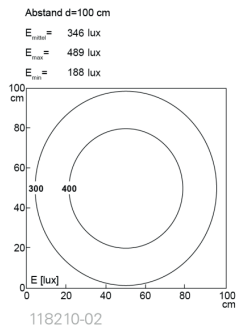

Lampenlebensdauer in Betriebsstunden (L80/B10)

LED Maschinenleuchte  
LED machine light

TUBELED\_40 II ECO, 365 mm

**Item number:** 118210-02  
**EAN:** 4260556622873

<b>Order number:</b>	118210-02
<b>Model:</b>	TUBELED_40 II
<b>Type:</b>	LED surface-mounted luminaire for machines
<b>Illuminant:</b>	SMD LED
<b>Power consumption:</b>	~8,5 W
<b>Lamp luminous flux:</b>	1260 lm
<b>Lamp luminous efficiency:</b>	145 lm/W
<b>Light distribution:</b>	Light Forming Technology
<b>Light colour:</b>	daylight white (5200 - 5700K)
<b>Connected load:</b>	24V DC $\pm$ 10%
<b>Connection (connector):</b>	M12 A-type encoded
<b>Degree of protection:</b>	IP67/IP69K
<b>Class of protection:</b>	III
<b>Glare-free</b>	diffused safety glass
<b>Beam angle (optics):</b>	100°
<b>Operating temperature:</b>	-30... +70 °C
<b>Colour rendering (Ra):</b>	> 85
<b>Lamps lifetime:</b>	> 60,000 h
<b>Housing material:</b>	aluminium
<b>Cover material:</b>	safety glass, 4 mm
<b>Height [B] x Width [C]:</b>	29 mm x 40 mm
<b>Length [A]:</b>	365 mm
<b>Weight (net):</b>	450 g
<b>Gross weight:</b>	600 g
<b>Risk group (DIN EN 62471):</b>	free group
<b>Marking:</b>	CE, UKCA, ETL Listed (5003526)
<b>Mounting accessories:</b>	optional
<b>Dimmable:</b>	via optional accessory
<b>Made in:</b>	Germany
<b>Feature:</b>	resistant to high temperatures