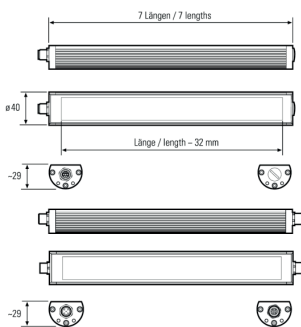

Lampenlebensdauer in Betriebsstunden (L80/B10)

LED Maschinenleuchte
LED machine light

TUBELED_40 II Power, 365 mm

Item number: 118210-01
EAN: 4260556622859

Order number:	118210-01
Model:	TUBELED_40 II
Type:	LED surface-mounted luminaire for machines
Illuminant:	SMD LED
Power consumption:	~16 W
Lamp luminous flux:	2139 lm
Lamp luminous efficiency:	131 lm/W
Light distribution:	Light Forming Technology
Light colour:	daylight white (5200 - 5700K)
Connected load:	24V DC \pm 10%
Connection (connector):	M12 A-type encoded
Degree of protection:	IP67/IP69K
Class of protection:	III
Glare-free	diffused safety glass
Beam angle (optics):	100°
Operating temperature:	-30... +60 °C
Colour rendering (Ra):	> 85
Lamps lifetime:	> 60,000 h
Housing material:	aluminium
Cover material:	safety glass, 4 mm
Height [B] x Width [C]:	29 mm x 40 mm
Length [A]:	365 mm
Weight (net):	450 g
Gross weight:	600 g
Risk group (DIN EN 62471):	free group
Marking:	CE, UKCA, ETL Listed (5003526)
Mounting accessories:	optional
Dimmable:	via optional accessory
Made in:	Germany