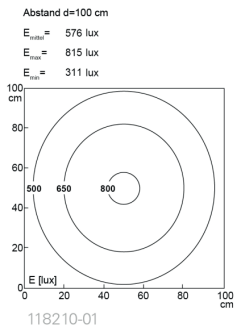

Lampenlebensdauer in Betriebsstunden (L80/B10)

LED Maschinenleuchte
LED machine light

TUBELED_40 II Power, 365 mm

Item number: 118210-01
EAN: 4260556622859

Order number:	118210-01
Model:	TUBELED_40 II
Type:	LED surface-mounted luminaire for machines
Illuminant:	SMD LED
Power consumption:	~16 W
Lamp luminous flux:	2139 lm
Lamp luminous efficiency:	131 lm/W
Light distribution:	Light Forming Technology
Light colour:	daylight white (5200 - 5700K)
Connected load:	24V DC \pm 10%
Connection (connector):	M12 A-type encoded
Degree of protection:	IP67/IP69K
Class of protection:	III
Glare-free	diffused safety glass
Beam angle (optics):	100°
Operating temperature:	-30... +60 °C
Colour rendering (Ra):	> 85
Lamps lifetime:	> 60,000 h
Housing material:	aluminium
Cover material:	safety glass, 4 mm
Height [B] x Width [C]:	29 mm x 40 mm
Length [A]:	365 mm
Weight (net):	450 g
Gross weight:	600 g
Risk group (DIN EN 62471):	free group
Marking:	CE, UKCA, ETL Listed (5003526)
Mounting accessories:	optional
Dimmable:	via optional accessory
Made in:	Germany