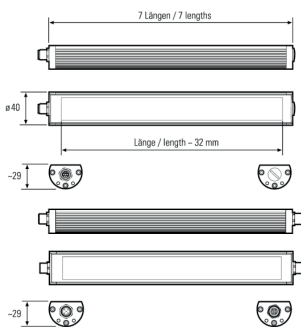

Lampenlebensdauer in Betriebsstunden (L80/B10)

LED Maschinenleuchte
LED machine light

TUBELED_40 II ECO, 280 mm

Item number: 118110-02
EAN: 4260556622736

Order number: 118110-02
Model: TUBELED_40 II
Type: LED surface-mounted luminaire for machines
Illuminant: SMD LED
Power consumption: ~6 W
Lamp luminous flux: 945 lm
Lamp luminous efficiency: 145 lm/W
Light distribution: Light Forming Technology
Light colour: daylight white (5200 - 5700K)
Connected load: 24V DC \pm 10%
Connection (connector): M12 A-type encoded
Degree of protection: IP67/IP69K
Class of protection: III
Glare-free diffused safety glass
Beam angle (optics): 100°
Operating temperature: -30... +70 °C
Colour rendering (Ra): > 85
Lamps lifetime: > 60,000 h
Housing material: aluminium
Cover material: safety glass, 4 mm
Height [B] x Width [C]: 29 mm x 40 mm
Length [A]: 280 mm
Weight (net): 360 g
Gross weight: 550 g
Risk group (DIN EN 62471): free group
Marking: CE, UKCA, ETL Listed (5003526)
Mounting accessories: optional
Dimmable: via optional accessory
Made in: Germany
Feature: resistant to high temperatures