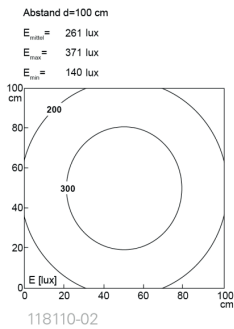

Lampenlebensdauer in Betriebsstunden (L80/B10)

LED Maschinenleuchte
LED machine light

TUBELED_40 II ECO, 280 mm

Item number: 118110-02
EAN: 4260556622736

Order number: 118110-02
Model: TUBELED_40 II
Type: LED surface-mounted luminaire for machines
Illuminant: SMD LED
Power consumption: ~6 W
Lamp luminous flux: 945 lm
Lamp luminous efficiency: 145 lm/W
Light distribution: Light Forming Technology
Light colour: daylight white (5200 - 5700K)
Connected load: 24V DC \pm 10%
Connection (connector): M12 A-type encoded
Degree of protection: IP67/IP69K
Class of protection: III
Glare-free diffused safety glass
Beam angle (optics): 100°
Operating temperature: -30... +70 °C
Colour rendering (Ra): > 85
Lamps lifetime: > 60,000 h
Housing material: aluminium
Cover material: safety glass, 4 mm
Height [B] x Width [C]: 29 mm x 40 mm
Length [A]: 280 mm
Weight (net): 360 g
Gross weight: 550 g
Risk group (DIN EN 62471): free group
Marking: CE, UKCA, ETL Listed (5003526)
Mounting accessories: optional
Dimmable: via optional accessory
Made in: Germany
Feature: resistant to high temperatures