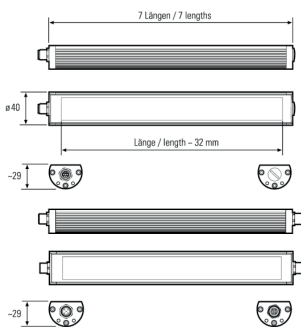

Lampenlebensdauer in Betriebsstunden (L80/B10)

LED Maschinenleuchte
LED machine light

TUBELED_40 II Power, 190 mm

Item number: 118010-01
EAN: 4260556622811

Order number:	118010-01
Model:	TUBELED_40 II
Type:	LED surface-mounted luminaire for machines
Illuminant:	SMD LED
Power consumption:	~8 W
Lamp luminous flux:	1078 lm
Lamp luminous efficiency:	131 lm/W
Light distribution:	Light Forming Technology
Light colour:	daylight white (5200 - 5700K)
Connected load:	24V DC \pm 10%
Connection (connector):	M12 A-type encoded
Degree of protection:	IP67/IP69K
Class of protection:	III
Glare-free	diffused safety glass
Beam angle (optics):	100°
Operating temperature:	-30... +60 °C
Colour rendering (Ra):	> 85
Lamps lifetime:	> 60,000 h
Housing material:	aluminium
Cover material:	safety glass, 4 mm
Height [B] x Width [C]:	29 mm x 40 mm
Length [A]:	190 mm
Weight (net):	260 g
Gross weight:	450 g
Risk group (DIN EN 62471):	free group
Marking:	CE, UKCA, ETL Listed (5003526)
Mounting accessories:	optional
Dimmable:	via optional accessory
Made in:	Germany