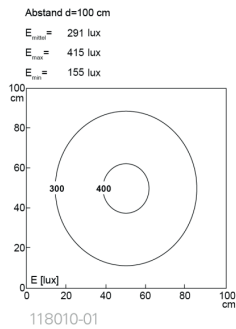

Lampenlebensdauer in Betriebsstunden (L80/B10)

LED Maschinenleuchte
LED machine light

TUBELED_40 II Power, 190 mm

Item number: 118010-01
EAN: 4260556622811

Order number:	118010-01
Model:	TUBELED_40 II
Type:	LED surface-mounted luminaire for machines
Illuminant:	SMD LED
Power consumption:	~8 W
Lamp luminous flux:	1078 lm
Lamp luminous efficiency:	131 lm/W
Light distribution:	Light Forming Technology
Light colour:	daylight white (5200 - 5700K)
Connected load:	24V DC \pm 10%
Connection (connector):	M12 A-type encoded
Degree of protection:	IP67/IP69K
Class of protection:	III
Glare-free	diffused safety glass
Beam angle (optics):	100°
Operating temperature:	-30... +60 °C
Colour rendering (Ra):	> 85
Lamps lifetime:	> 60,000 h
Housing material:	aluminium
Cover material:	safety glass, 4 mm
Height [B] x Width [C]:	29 mm x 40 mm
Length [A]:	190 mm
Weight (net):	260 g
Gross weight:	450 g
Risk group (DIN EN 62471):	free group
Marking:	CE, UKCA, ETL Listed (5003526)
Mounting accessories:	optional
Dimmable:	via optional accessory
Made in:	Germany