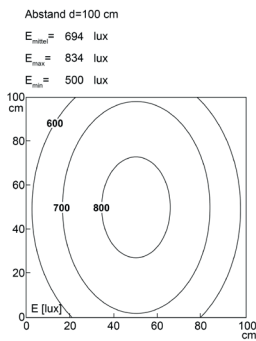

Lampenlebensdauer in Betriebsstunden (L80/B10)

LED Maschinenleuchte
LED machine light

LEANLED II, 1520 mm, opal white cover

Item number: 111010-17
EAN: 4260556624136

Order number:	111010-17
Model:	LEANLED II
Type:	LED surface-mounted luminaire
Illuminant:	SMD LED
Power consumption:	~37 W
Lamp luminous flux:	5670 lm
Lamp luminous efficiency:	145 lm/W
Light distribution:	direct
Light colour:	daylight white (5200 - 5700K)
Connected load:	24V DC ± 10%
Connection (connector):	M12 A-type encoded
Degree of protection:	IP54
Class of protection:	III
Glare-free	opal white
Beam angle (optics):	120°
Operating temperature:	-10... +60 °C
Colour rendering (Ra):	> 85
Lamps lifetime:	> 60,000 h
Housing material:	aluminium
Cover material:	polycarbonate, soft
Height [B] x Width [C]:	31 mm x 26 mm
Length [A]:	1520 mm
Weight (net):	950 g
Gross weight:	1450 g
Risk group (DIN EN 62471):	free group
Marking:	CE, UKCA, ETL Listed (5003526)
Mounting accessories:	2 pairs mounting holders (holder for swivel or planar mounting) in delivery scope
Dimmable:	via optional accessory
Made in:	Germany