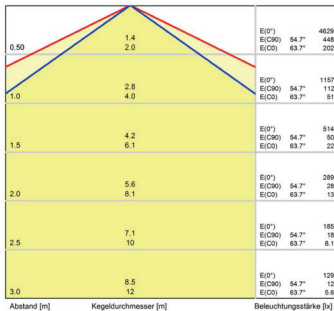

Lampenlebensdauer in Betriebsstunden (L80/B10)

LED Maschinenleuchte
LED machine light

LEANLED II, 1520 mm, opal white cover

Item number: 111010-17
EAN: 4260556624136

Order number:	111010-17
Model:	LEANLED II
Type:	LED surface-mounted luminaire
Illuminant:	SMD LED
Power consumption:	~37 W
Lamp luminous flux:	5670 lm
Lamp luminous efficiency:	145 lm/W
Light distribution:	direct
Light colour:	daylight white (5200 - 5700K)
Connected load:	24V DC ± 10%
Connection (connector):	M12 A-type encoded
Degree of protection:	IP54
Class of protection:	III
Glare-free	opal white
Beam angle (optics):	120°
Operating temperature:	-10... +60 °C
Colour rendering (Ra):	> 85
Lamps lifetime:	> 60,000 h
Housing material:	aluminium
Cover material:	polycarbonate, soft
Height [B] x Width [C]:	31 mm x 26 mm
Length [A]:	1520 mm
Weight (net):	950 g
Gross weight:	1450 g
Risk group (DIN EN 62471):	free group
Marking:	CE, UKCA, ETL Listed (5003526)
Mounting accessories:	2 pairs mounting holders (holder for swivel or planar mounting) in delivery scope
Dimmable:	via optional accessory
Made in:	Germany

Lamps lifetime in operation hours (L80/B10)